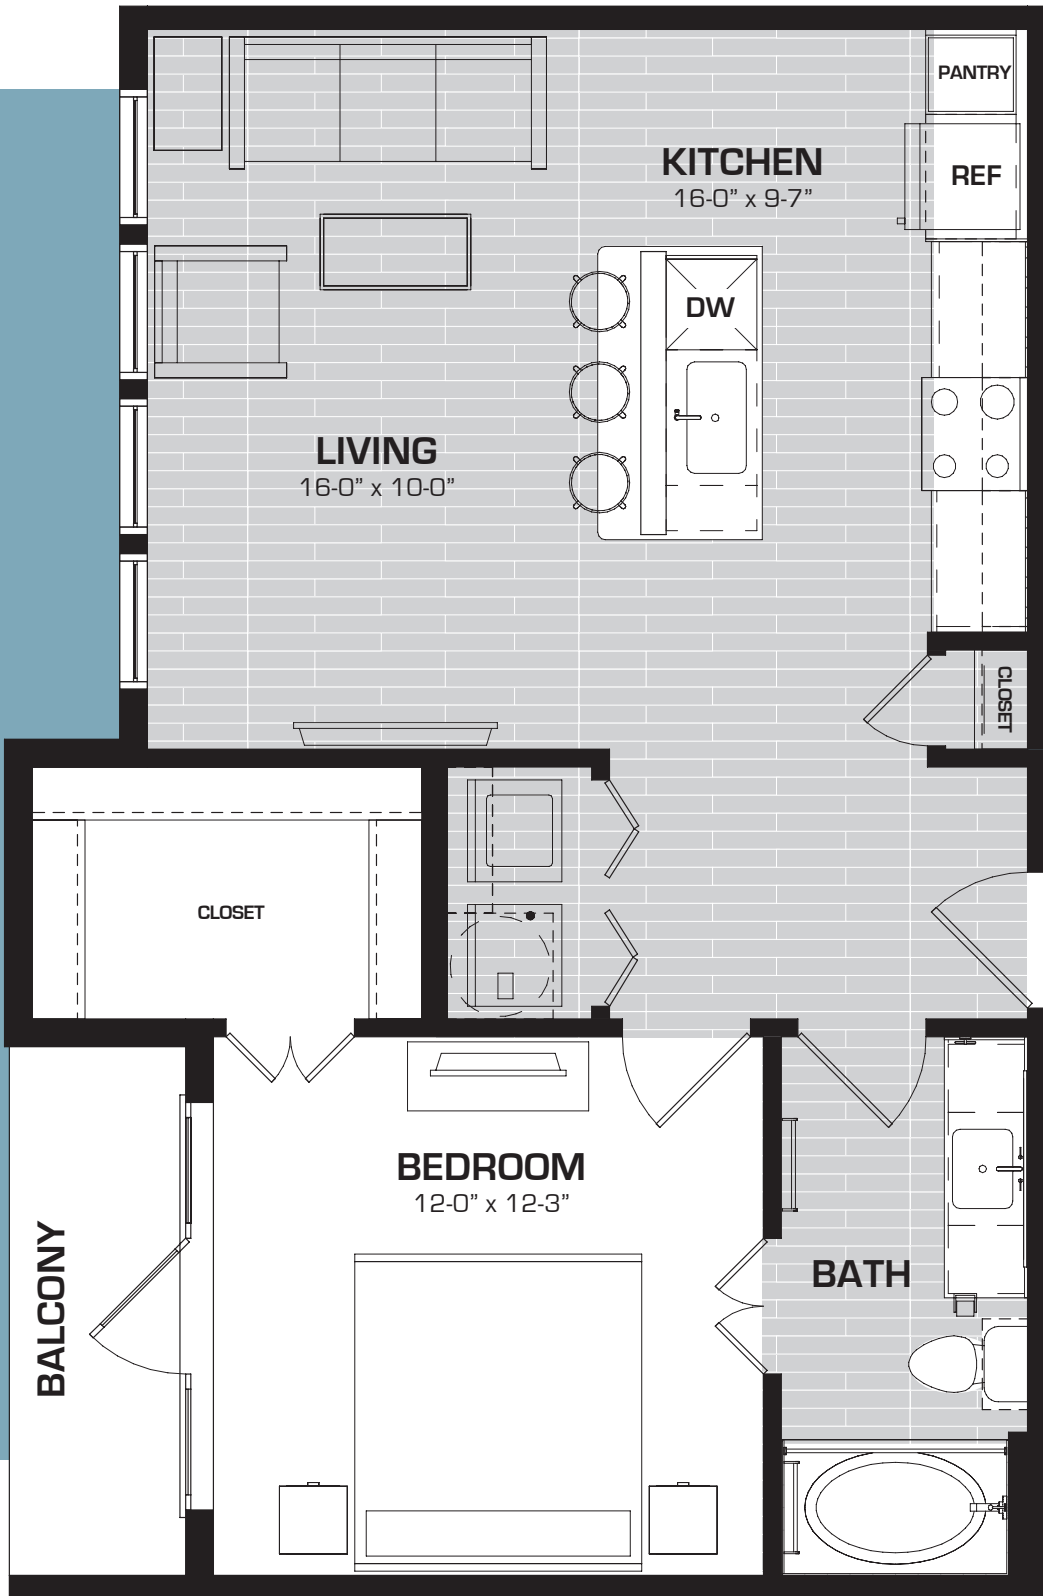

MIDWAY ROW HOUSE

LAKESIDE TOWNHOMES + FLATS

WOOD DUCK

1 BD - 1BA Flat
718 square feet

\$ _____

midwayrowhouse.com

972.345.1175

4020 McEwen Drive
Farmers Branch TX 75244

Square footages and dimensions are approximate and may vary slightly. Not all units have balconies. Rental rates, availability, deposits and specials are subject to change without notice. Minimum lease occupancy guidelines apply. Deposits may fluctuate based on credit, rental history, income and/or other qualifying standards. Additional taxes and fees may apply and will be disclosed prior to lease signing.