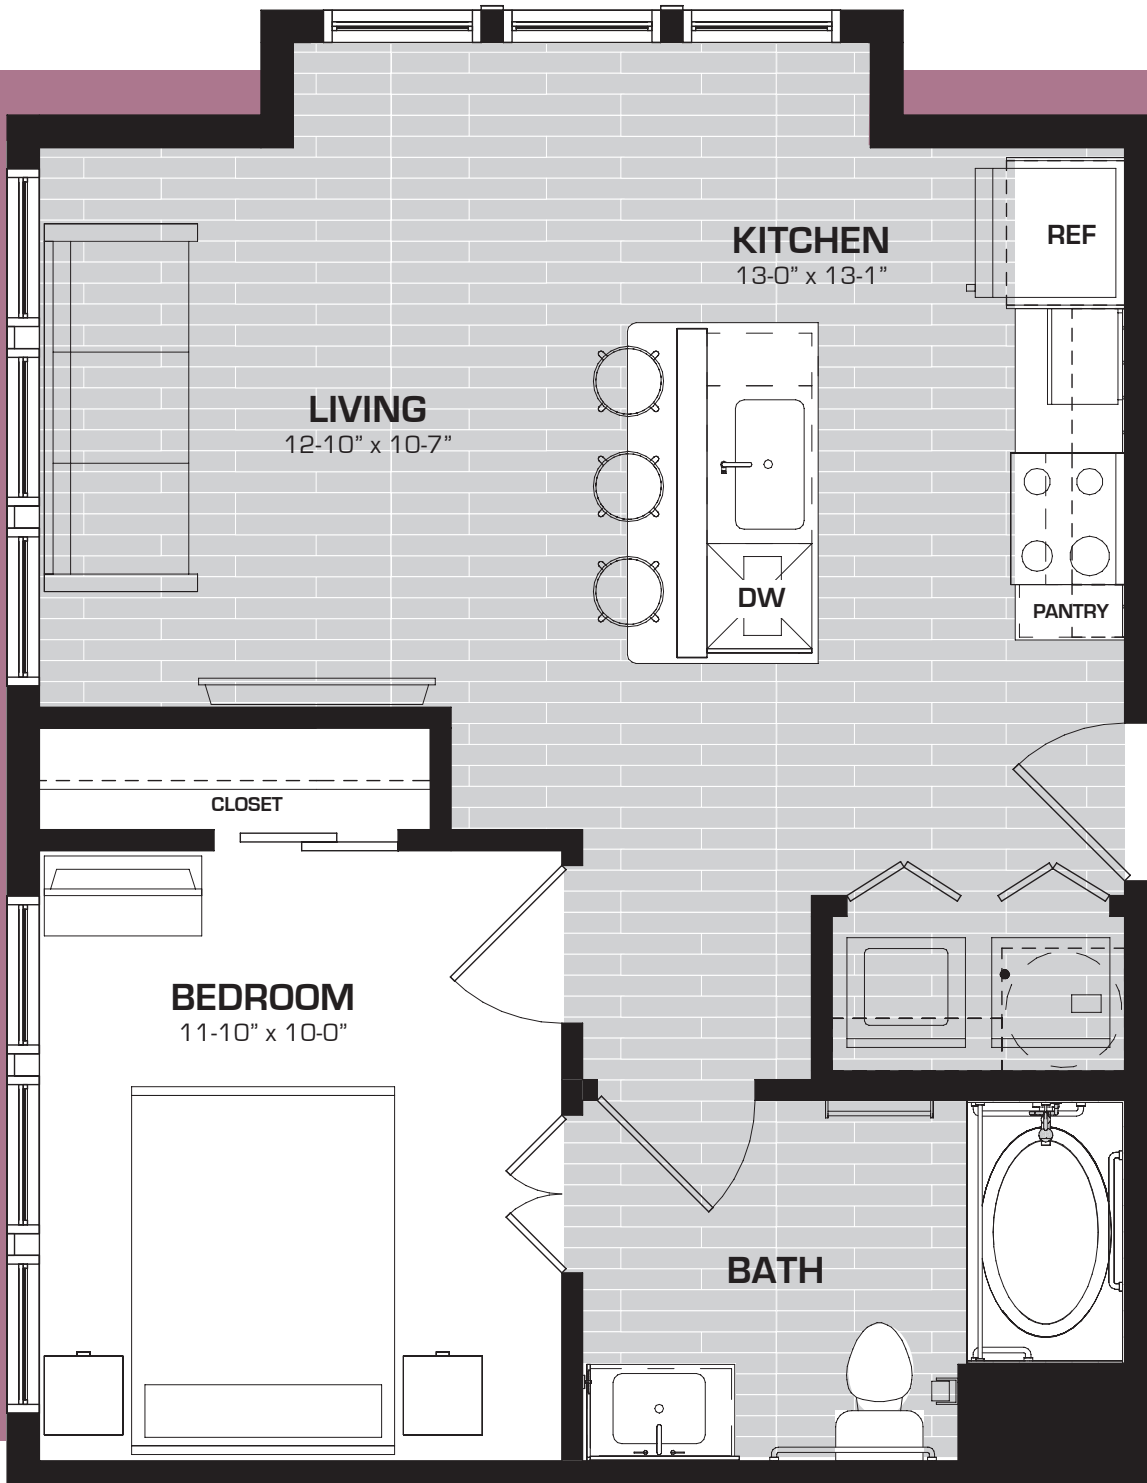

# MIDWAY ROW HOUSE

LAKESIDE TOWNHOMES + FLATS

**REDHEAD**  
**1 BD - 1BA Flat**  
**587 square feet**  
\$ \_\_\_\_\_

[midwayrowhouse.com](http://midwayrowhouse.com)

972.345.1175

4020 McEwen Drive  
Farmers Branch TX 75244

Square footages and dimensions are approximate and may vary slightly. Not all units have balconies. Rental rates, availability, deposits and specials are subject to change without notice. Minimum lease occupancy guidelines apply. Deposits may fluctuate based on credit, rental history, income and/or other qualifying standards. Additional taxes and fees may apply and will be disclosed prior to lease signing.