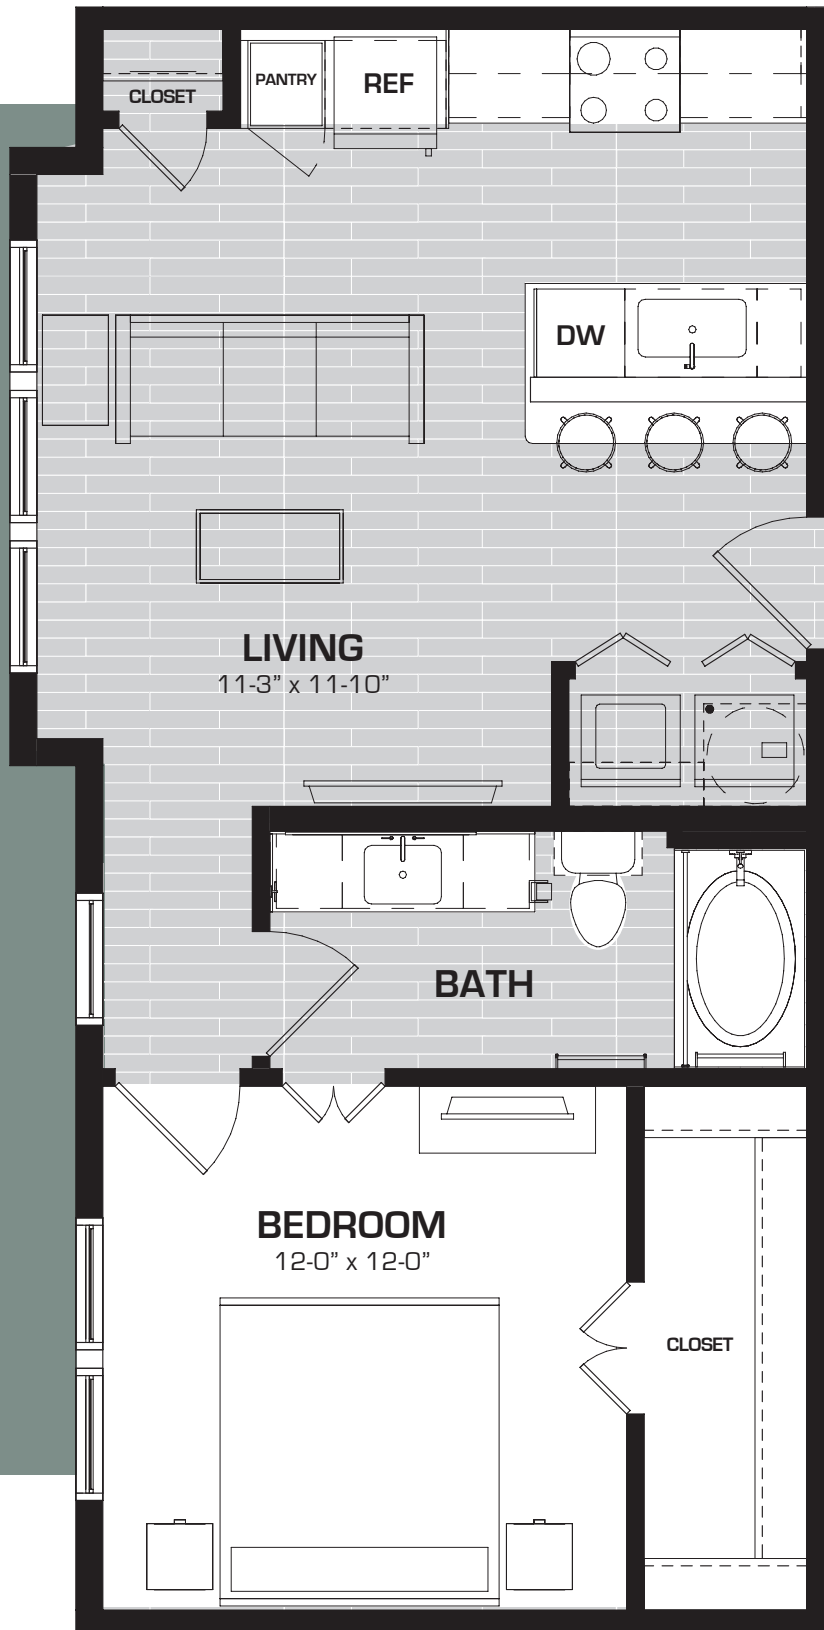

# MIDWAY ROW HOUSE

LAKESIDE TOWNHOMES + FLATS

## PINTAIL

1 BD - 1BA Flat

648 square feet

\$ \_\_\_\_\_

[midwayrowhouse.com](http://midwayrowhouse.com)

972.345.1175

4020 McEwen Drive  
Farmers Branch TX 75244

Square footages and dimensions are approximate and may vary slightly. Not all units have balconies. Rental rates, availability, deposits and specials are subject to change without notice. Minimum lease occupancy guidelines apply. Deposits may fluctuate based on credit, rental history, income and/or other qualifying standards. Additional taxes and fees may apply and will be disclosed prior to lease signing.