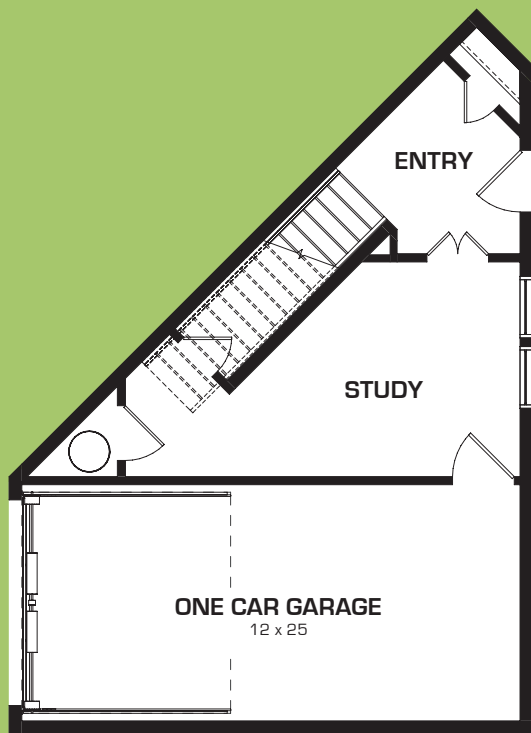

MIDWAY ROW HOUSE

LAKESIDE TOWNHOMES + FLATS

1st Level

2nd Level

3rd Level

MERGANSER
1 BD - 1.5 BA - Study (two)
Townhome
1,477 square feet
\$ _____

midwayrowhouse.com

972.345.1175

4020 McEwen Drive
Farmers Branch TX 75244

Square footages and dimensions are approximate and may vary slightly. Not all units have balconies. Rental rates, availability, deposits and specials are subject to change without notice. Minimum lease occupancy guidelines apply. Deposits may fluctuate based on credit, rental history, income and/or other qualifying standards. Additional taxes and fees may apply and will be disclosed prior to lease signing.