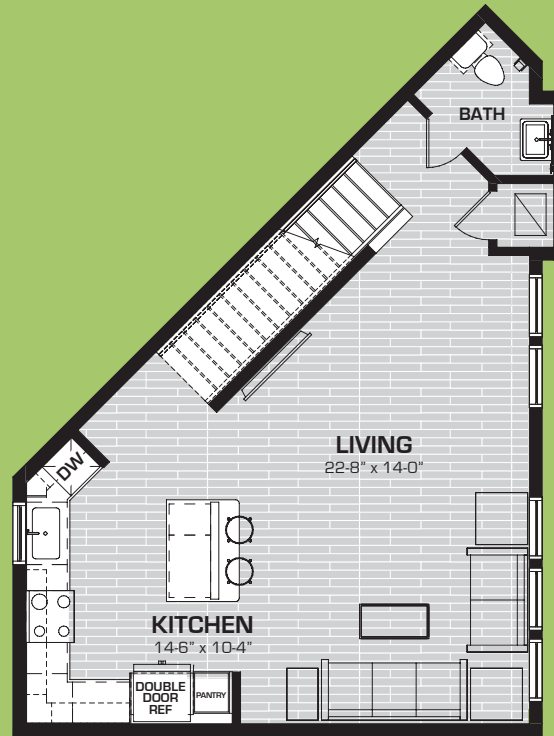

MIDWAY ROW HOUSE

LAKESIDE TOWNHOMES + FLATS

1st Level

2nd Level

3rd Level

MERGANSER
1 BD - 1.5 BA - Study (two)
Townhome
1,477 square feet
\$ _____

midwayrowhouse.com

972.345.1175

4020 McEwen Drive
Farmers Branch TX 75244

Square footages and dimensions are approximate and may vary slightly. Not all units have balconies. Rental rates, availability, deposits and specials are subject to change without notice. Minimum lease occupancy guidelines apply. Deposits may fluctuate based on credit, rental history, income and/or other qualifying standards. Additional taxes and fees may apply and will be disclosed prior to lease signing.