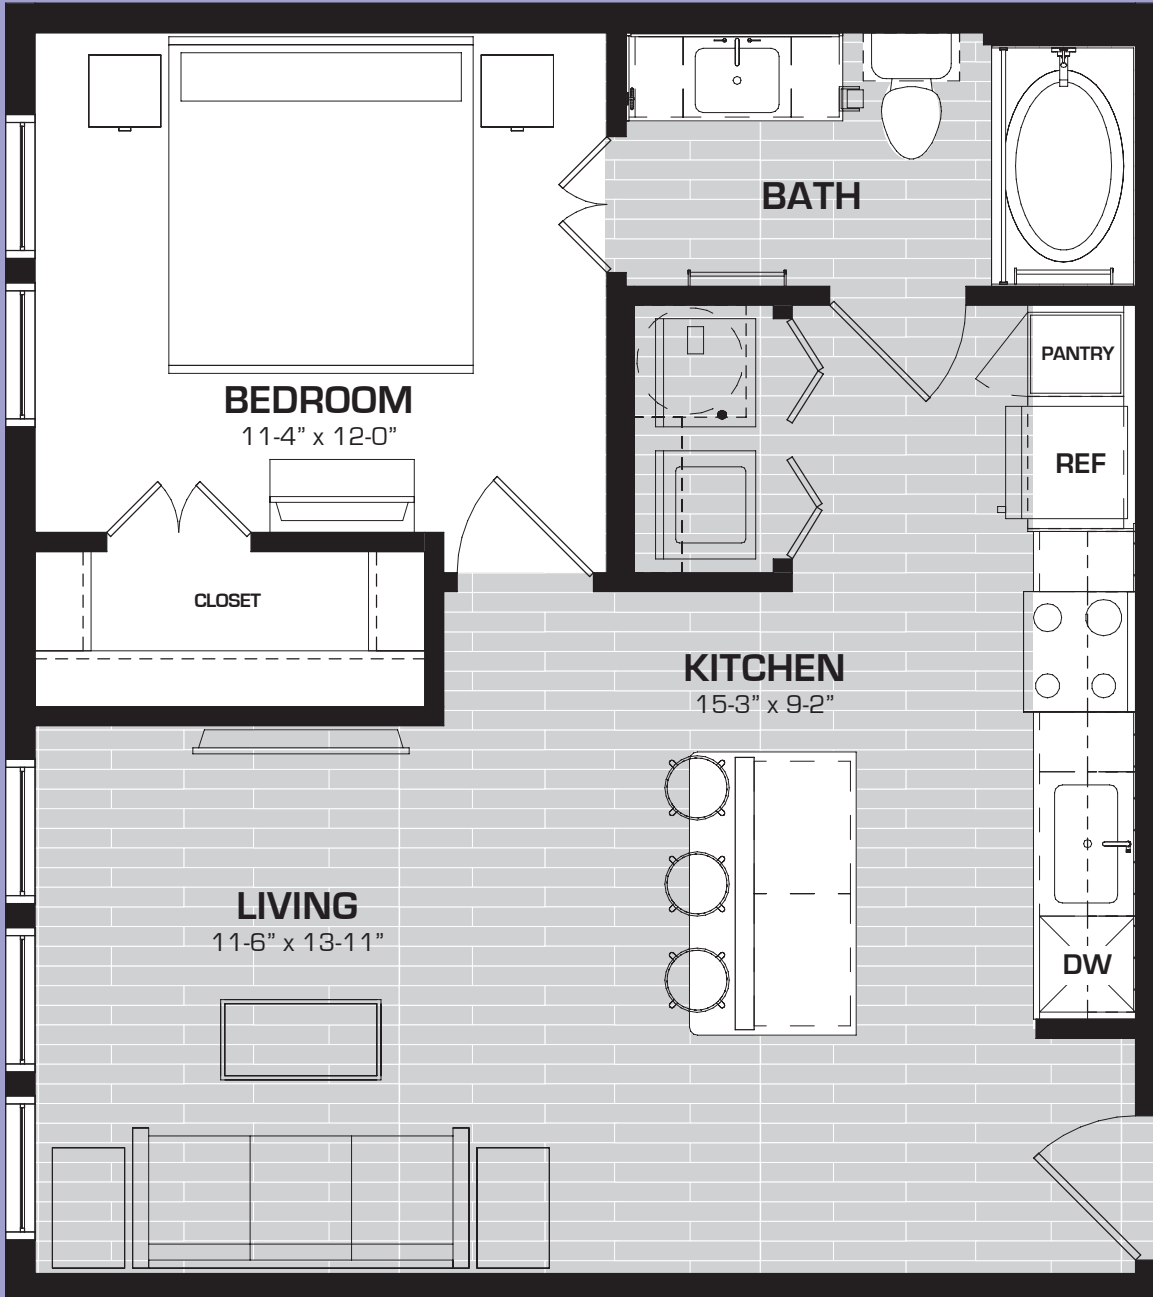

# MIDWAY ROW HOUSE

LAKESIDE TOWNHOMES + FLATS

## GADWALL

1 BD - 1BA Flat  
642 square feet

\$ \_\_\_\_\_

[midwayrowhouse.com](http://midwayrowhouse.com)

972.345.1175

4020 McEwen Drive  
Farmers Branch TX 75244

Square footages and dimensions are approximate and may vary slightly. Not all units have balconies. Rental rates, availability, deposits and specials are subject to change without notice. Minimum lease occupancy guidelines apply. Deposits may fluctuate based on credit, rental history, income and/or other qualifying standards. Additional taxes and fees may apply and will be disclosed prior to lease signing.