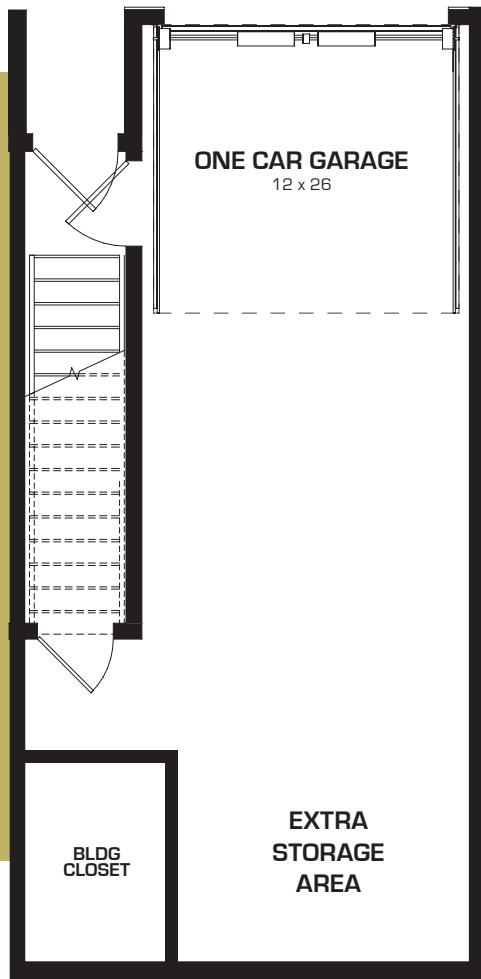

MIDWAY ROW HOUSE

LAKESIDE TOWNHOMES + FLATS

1st Level

2nd Level

3rd Level

EIDER
1 BD - 1.5 BA - Study
Townhome
996 square feet
\$ _____

midwayrowhouse.com

972.345.1175

4020 McEwen Drive
Farmers Branch TX 75244

Square footages and dimensions are approximate and may vary slightly. Not all units have balconies. Rental rates, availability, deposits and specials are subject to change without notice. Minimum lease occupancy guidelines apply. Deposits may fluctuate based on credit, rental history, income and/or other qualifying standards. Additional taxes and fees may apply and will be disclosed prior to lease signing.