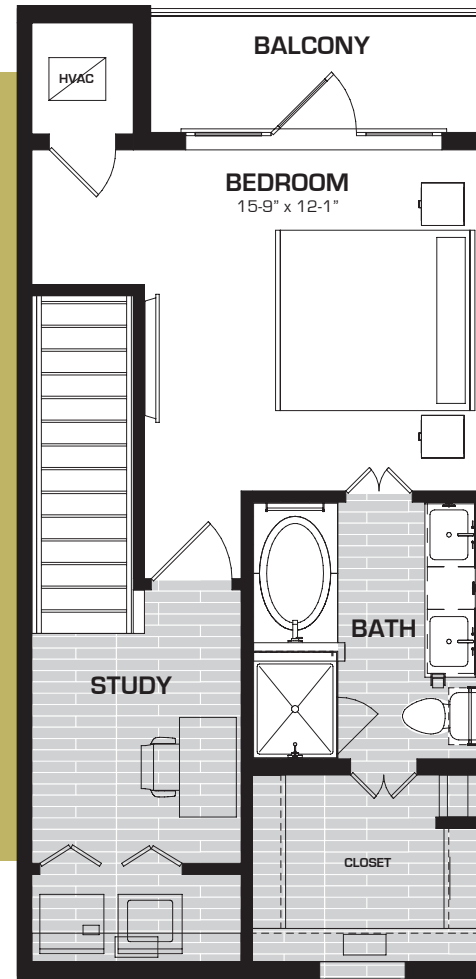

MIDWAY ROW HOUSE

LAKESIDE TOWNHOMES + FLATS

1st Level

2nd Level

3rd Level

EIDER
1 BD - 1.5 BA - Study
Townhome
996 square feet
\$ _____

midwayrowhouse.com

972.345.1175

4020 McEwen Drive
Farmers Branch TX 75244

Square footages and dimensions are approximate and may vary slightly. Not all units have balconies. Rental rates, availability, deposits and specials are subject to change without notice. Minimum lease occupancy guidelines apply. Deposits may fluctuate based on credit, rental history, income and/or other qualifying standards. Additional taxes and fees may apply and will be disclosed prior to lease signing.