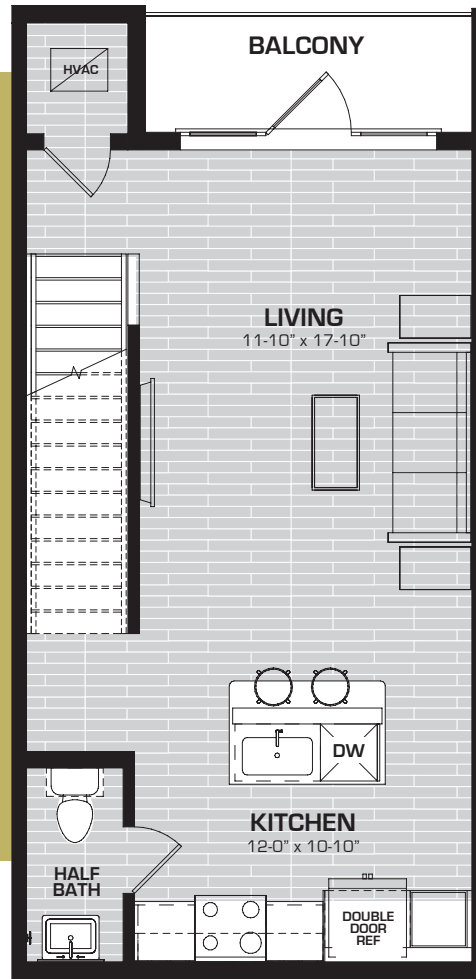

MIDWAY ROW HOUSE

LAKESIDE TOWNHOMES + FLATS

1st Level

2nd Level

3rd Level

EIDER
1 BD - 1.5 BA - Study
Townhome
996 square feet
\$ _____

midwayrowhouse.com

972.345.1175

4020 McEwen Drive
Farmers Branch TX 75244

Square footages and dimensions are approximate and may vary slightly. Not all units have balconies. Rental rates, availability, deposits and specials are subject to change without notice. Minimum lease occupancy guidelines apply. Deposits may fluctuate based on credit, rental history, income and/or other qualifying standards. Additional taxes and fees may apply and will be disclosed prior to lease signing.