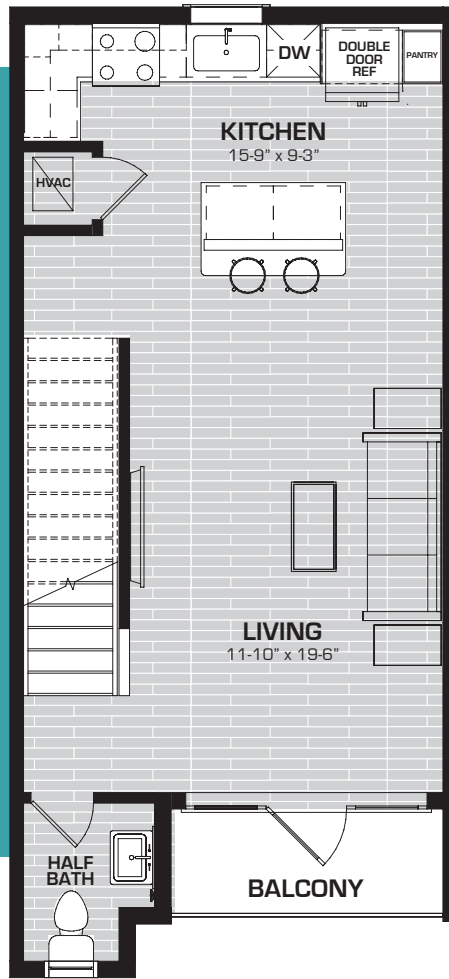

MIDWAY ROW HOUSE

LAKESIDE TOWNHOMES + FLATS

1st Level

2nd Level

3rd Level

BLUE TEAL
1 BD - 1.5 BA - Study
Townhome
1,076 square feet
 \$ _____

midwayrowhouse.com

972.345.1175

4020 McEwen Drive
 Farmers Branch TX 75244

Square footages and dimensions are approximate and may vary slightly. Not all units have balconies. Rental rates, availability, deposits and specials are subject to change without notice. Minimum lease occupancy guidelines apply. Deposits may fluctuate based on credit, rental history, income and/or other qualifying standards. Additional taxes and fees may apply and will be disclosed prior to lease signing.