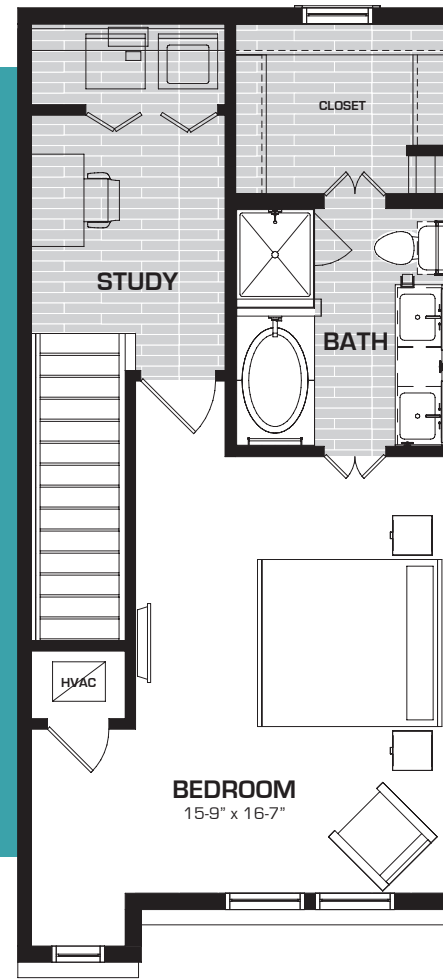

MIDWAY ROW HOUSE

LAKESIDE TOWNHOMES + FLATS

1st Level

2nd Level

3rd Level

BLUE TEAL
1 BD - 1.5 BA - Study
Townhome
1,076 square feet
 \$ _____

midwayrowhouse.com

972.345.1175

4020 McEwen Drive
 Farmers Branch TX 75244

Square footages and dimensions are approximate and may vary slightly. Not all units have balconies. Rental rates, availability, deposits and specials are subject to change without notice. Minimum lease occupancy guidelines apply. Deposits may fluctuate based on credit, rental history, income and/or other qualifying standards. Additional taxes and fees may apply and will be disclosed prior to lease signing.