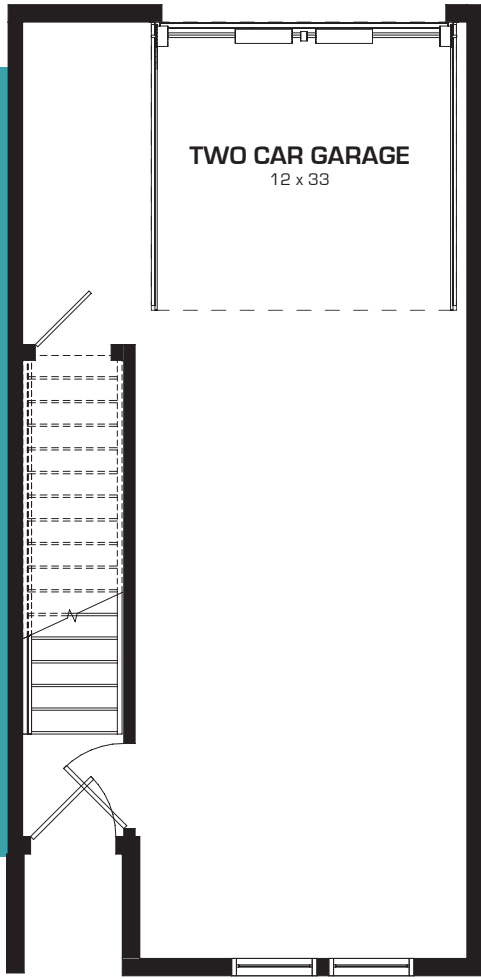

MIDWAY ROW HOUSE

LAKESIDE TOWNHOMES + FLATS

1st Level

2nd Level

3rd Level

BLUE TEAL
1 BD - 1.5 BA - Study
Townhome
1,076 square feet
 \$ _____

midwayrowhouse.com

972.345.1175

4020 McEwen Drive
 Farmers Branch TX 75244

Square footages and dimensions are approximate and may vary slightly. Not all units have balconies. Rental rates, availability, deposits and specials are subject to change without notice. Minimum lease occupancy guidelines apply. Deposits may fluctuate based on credit, rental history, income and/or other qualifying standards. Additional taxes and fees may apply and will be disclosed prior to lease signing.