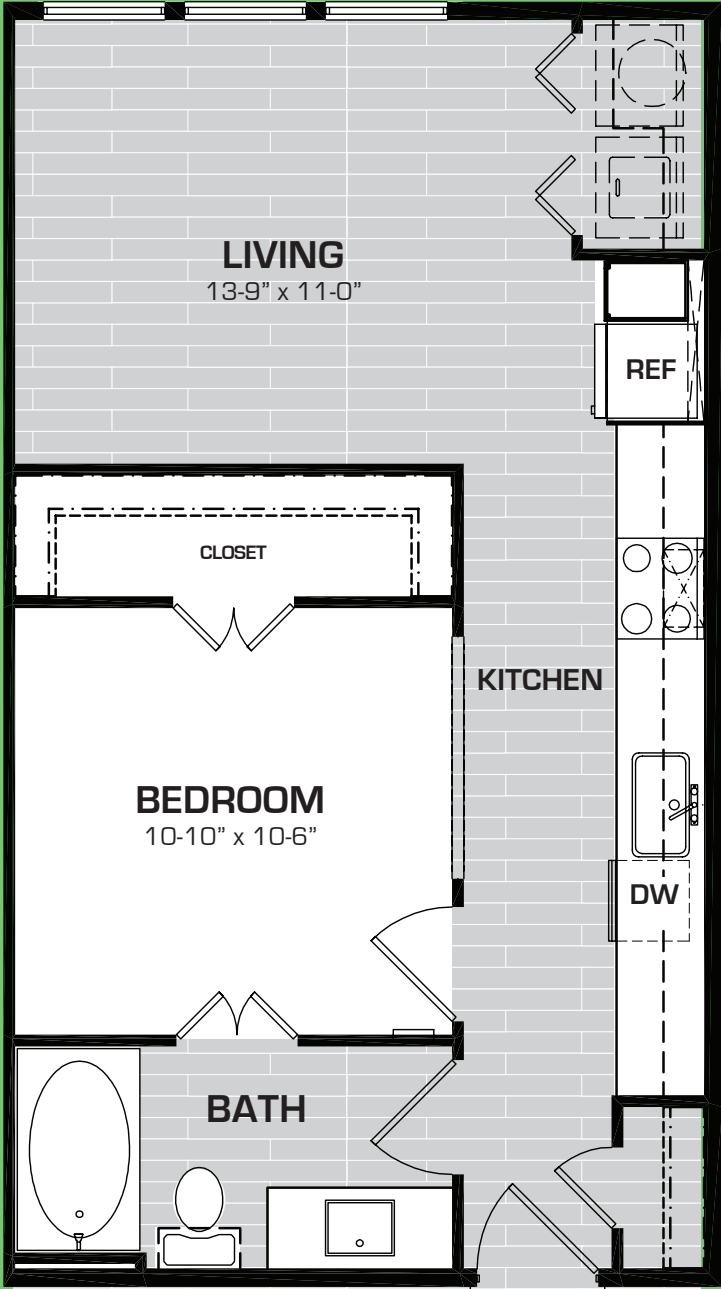

# BENT TREE LOFTS

## S6 UNIT

Studio - 1 BD - 1BA Home

568 square feet

\$ \_\_\_\_\_

[benttreelofts.com](http://benttreelofts.com)

972.345.1175

17501 Dallas Parkway  
Dallas, TX 75287

Square footages and dimensions are approximate and may vary slightly. Not all units have balconies. Rental rates, availability, deposits and specials are subject to change without notice. Minimum lease occupancy guidelines apply. Deposits may fluctuate based on credit, rental history, income and/or other qualifying standards. Additional taxes and fees may apply and will be disclosed prior to lease signing.