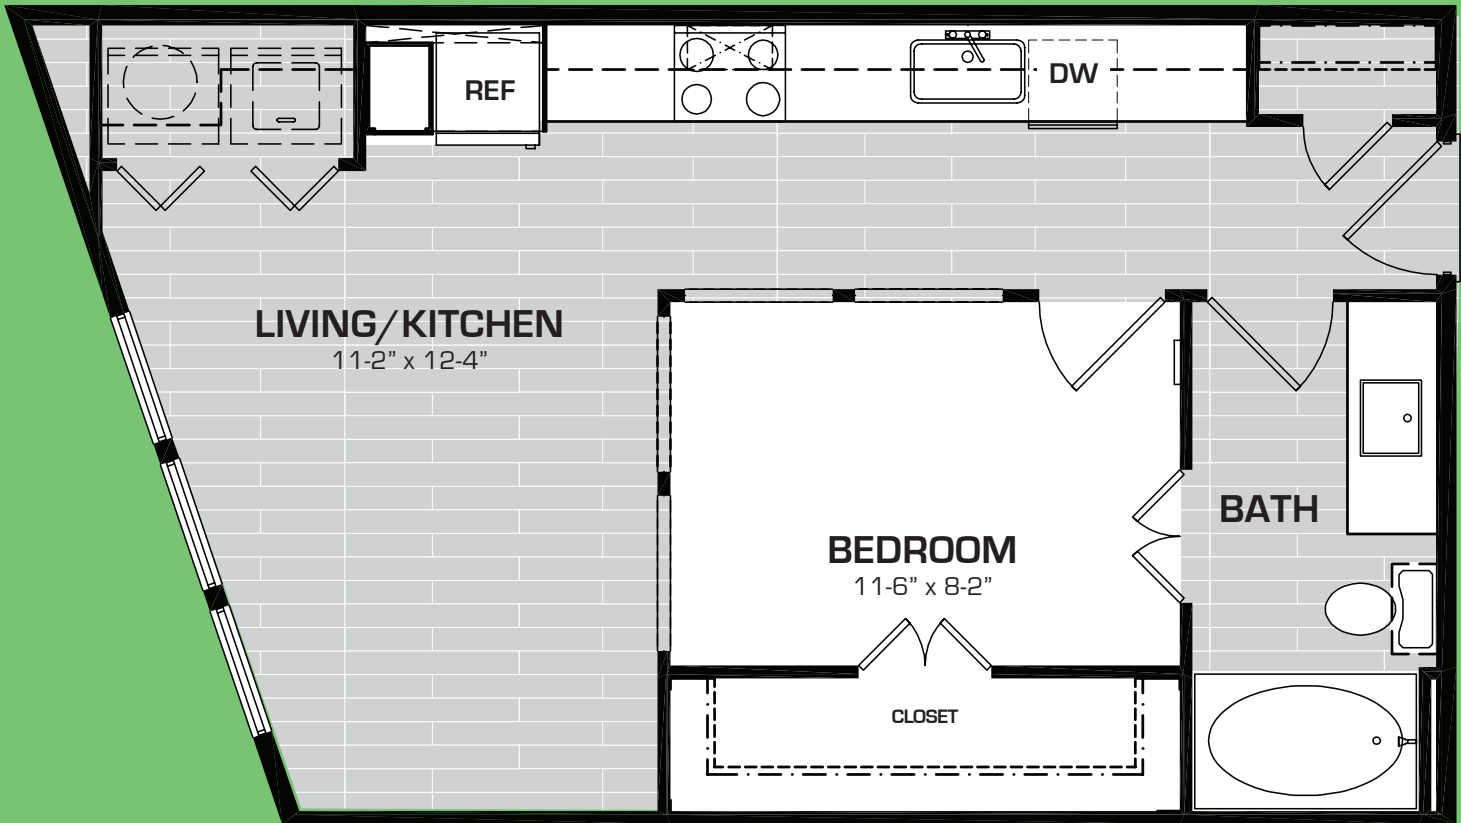

# BENT TREE LOFTS

## S5 UNIT

Studio - 1 BD - 1BA Home

549 square feet

\$ \_\_\_\_\_

[benttreelofts.com](http://benttreelofts.com)

972.345.1175

17501 Dallas Parkway  
Dallas, TX 75287

Square footages and dimensions are approximate and may vary slightly. Not all units have balconies. Rental rates, availability, deposits and specials are subject to change without notice. Minimum lease occupancy guidelines apply. Deposits may fluctuate based on credit, rental history, income and/or other qualifying standards. Additional taxes and fees may apply and will be disclosed prior to lease signing.