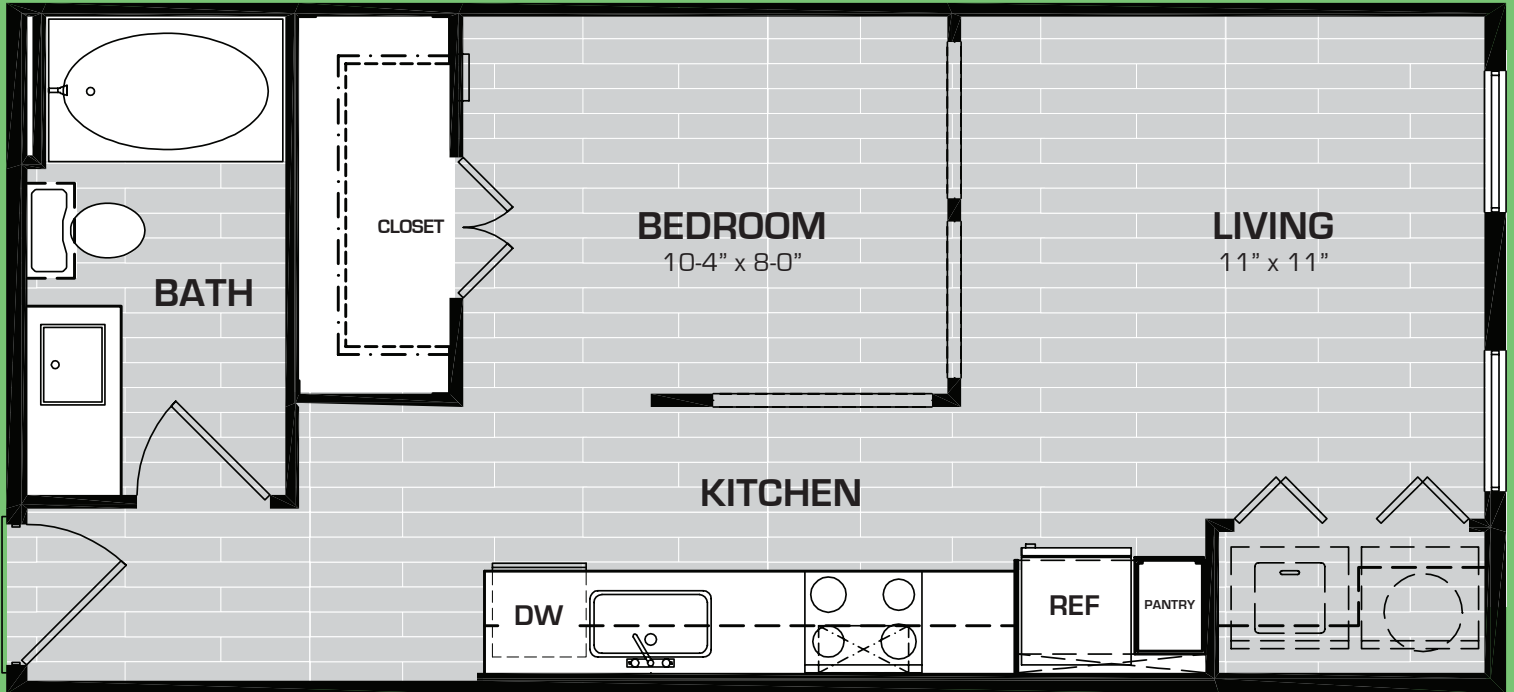

BENT TREE LOFTS

S2

Studio - 1BD - 1BA Home

472 square feet

\$ _____

benttreelofts.com

972.989.2426

17501 Dallas Parkway
Dallas, TX 75287

Square footages and dimensions are approximate and may vary slightly. Not all units have balconies. Rental rates, availability, deposits and specials are subject to change without notice. Minimum lease occupancy guidelines apply. Deposits may fluctuate based on credit, rental history, income and/or other qualifying standards. Additional taxes and fees may apply and will be disclosed prior to lease signing.