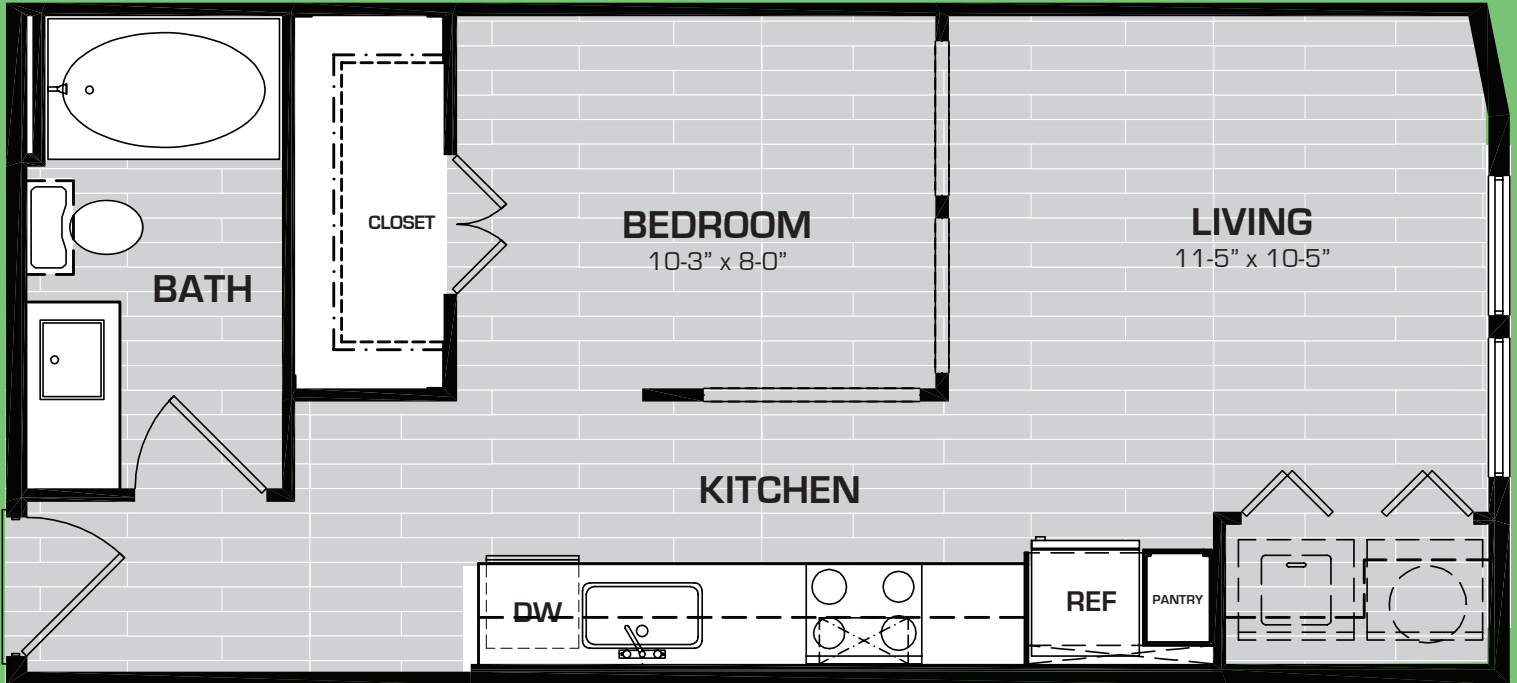

BENT TREE LOFTS

S2 - alt2

Studio - 1BD - 1BA Home

479 square feet

\$ _____

benttreelofts.com

972.989.2426

17501 Dallas Parkway
Dallas, TX 75287

Square footages and dimensions are approximate and may vary slightly. Not all units have balconies. Rental rates, availability, deposits and specials are subject to change without notice. Minimum lease occupancy guidelines apply. Deposits may fluctuate based on credit, rental history, income and/or other qualifying standards. Additional taxes and fees may apply and will be disclosed prior to lease signing.