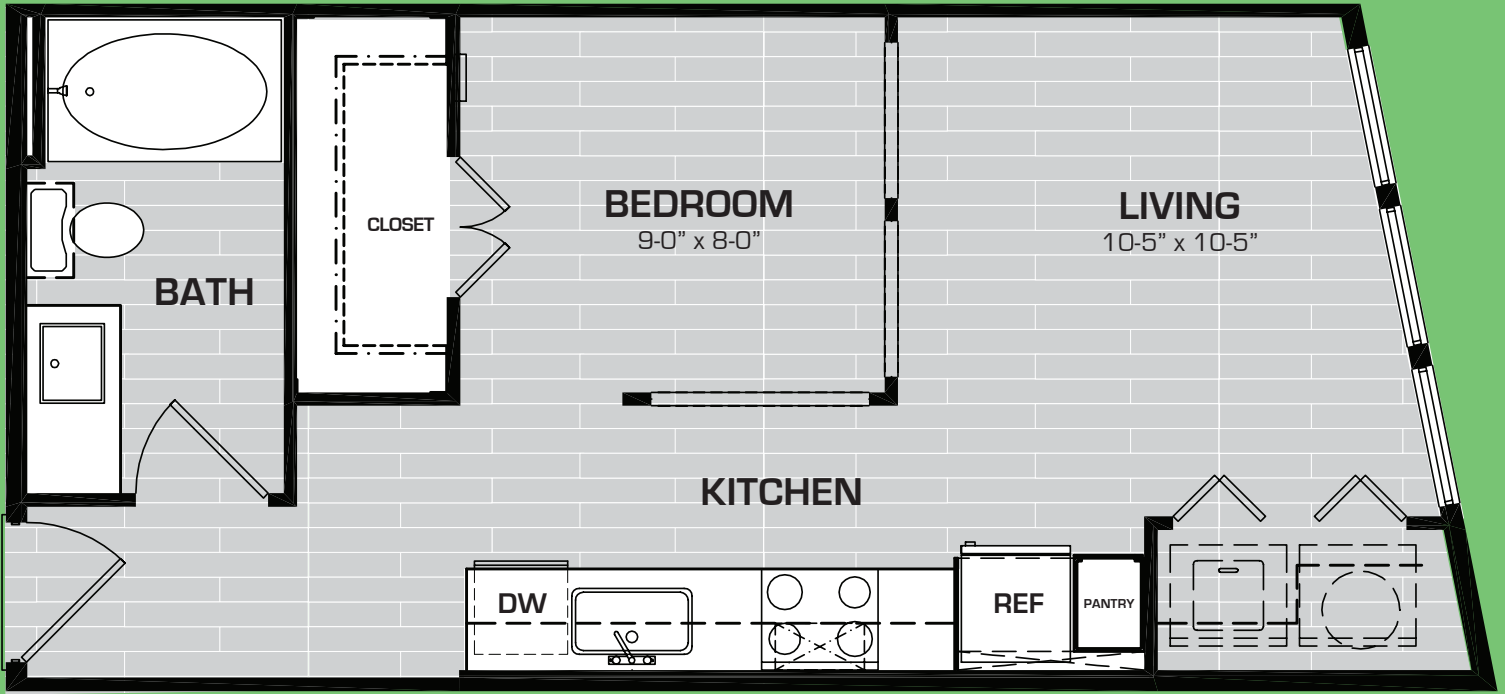

# BENT TREE LOFTS

**S2 - alt1**

**Studio - 1BD - 1BA Home**

**450 square feet**

\$ \_\_\_\_\_

[benttreelofts.com](http://benttreelofts.com)

972.989.2426

17501 Dallas Parkway  
Dallas, TX 75287

Square footages and dimensions are approximate and may vary slightly. Not all units have balconies. Rental rates, availability, deposits and specials are subject to change without notice. Minimum lease occupancy guidelines apply. Deposits may fluctuate based on credit, rental history, income and/or other qualifying standards. Additional taxes and fees may apply and will be disclosed prior to lease signing.