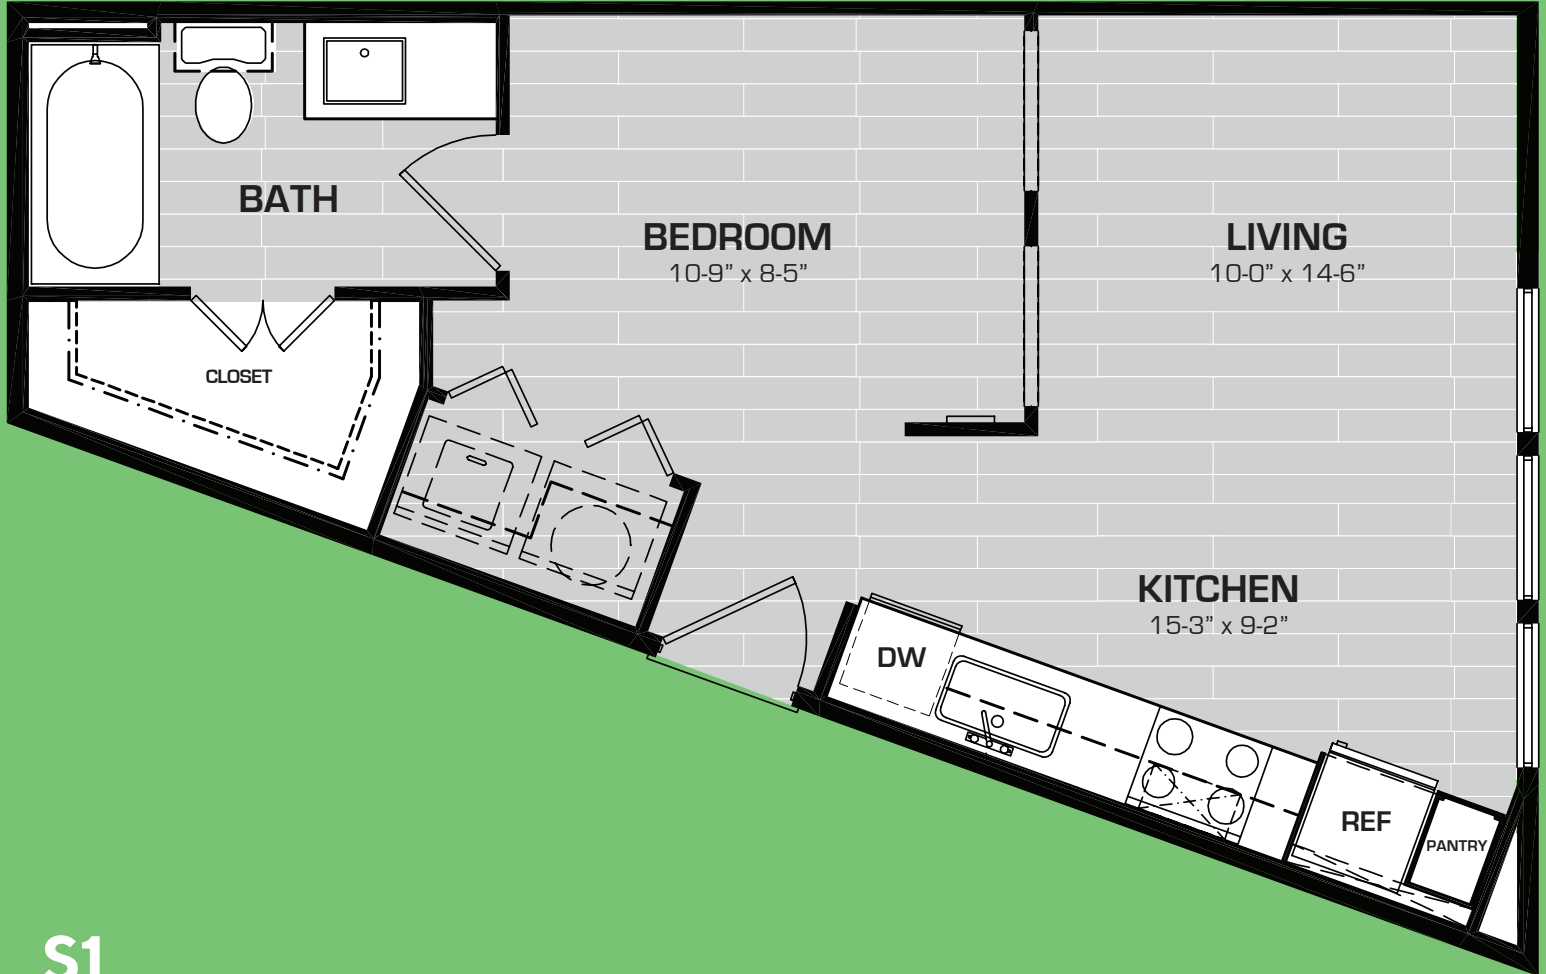

# BENT TREE LOFTS

**S1**  
**Studio - 1BD - 1BA Home**  
**467 square feet**  
\$ \_\_\_\_\_

[benttreelofts.com](http://benttreelofts.com)

972.989.2426

17501 Dallas Parkway  
Dallas, TX 75287

Square footages and dimensions are approximate and may vary slightly. Not all units have balconies. Rental rates, availability, deposits and specials are subject to change without notice. Minimum lease occupancy guidelines apply. Deposits may fluctuate based on credit, rental history, income and/or other qualifying standards. Additional taxes and fees may apply and will be disclosed prior to lease signing.