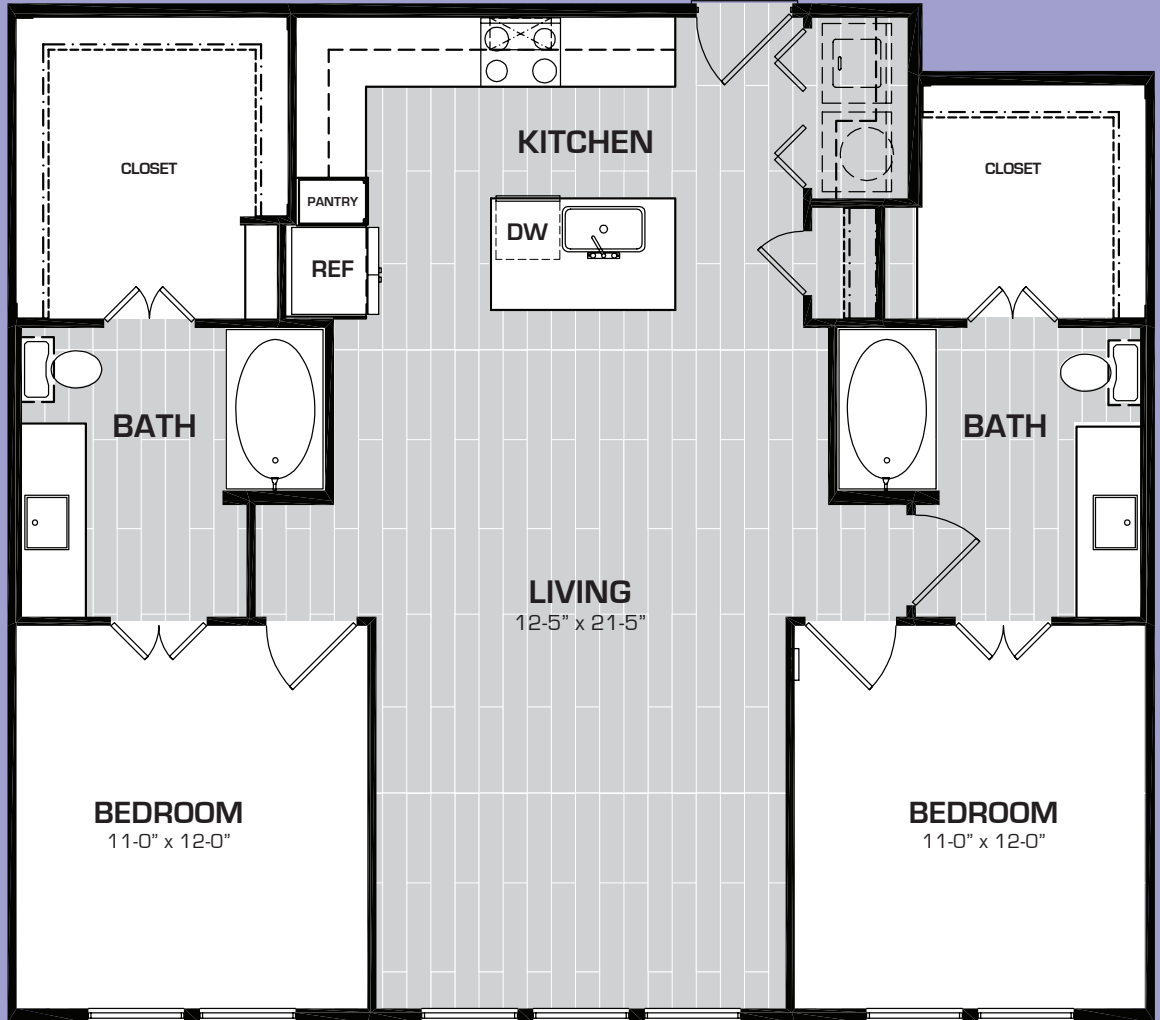

BENT TREE LOFTS

B4 - alt1
2 BD - 2BA Home
1136 square feet
\$ _____

benttreelofts.com

972.989.2426

17501 Dallas Parkway
Dallas, TX 75287

Square footages and dimensions are approximate and may vary slightly. Not all units have balconies. Rental rates, availability, deposits and specials are subject to change without notice. Minimum lease occupancy guidelines apply. Deposits may fluctuate based on credit, rental history, income and/or other qualifying standards. Additional taxes and fees may apply and will be disclosed prior to lease signing.