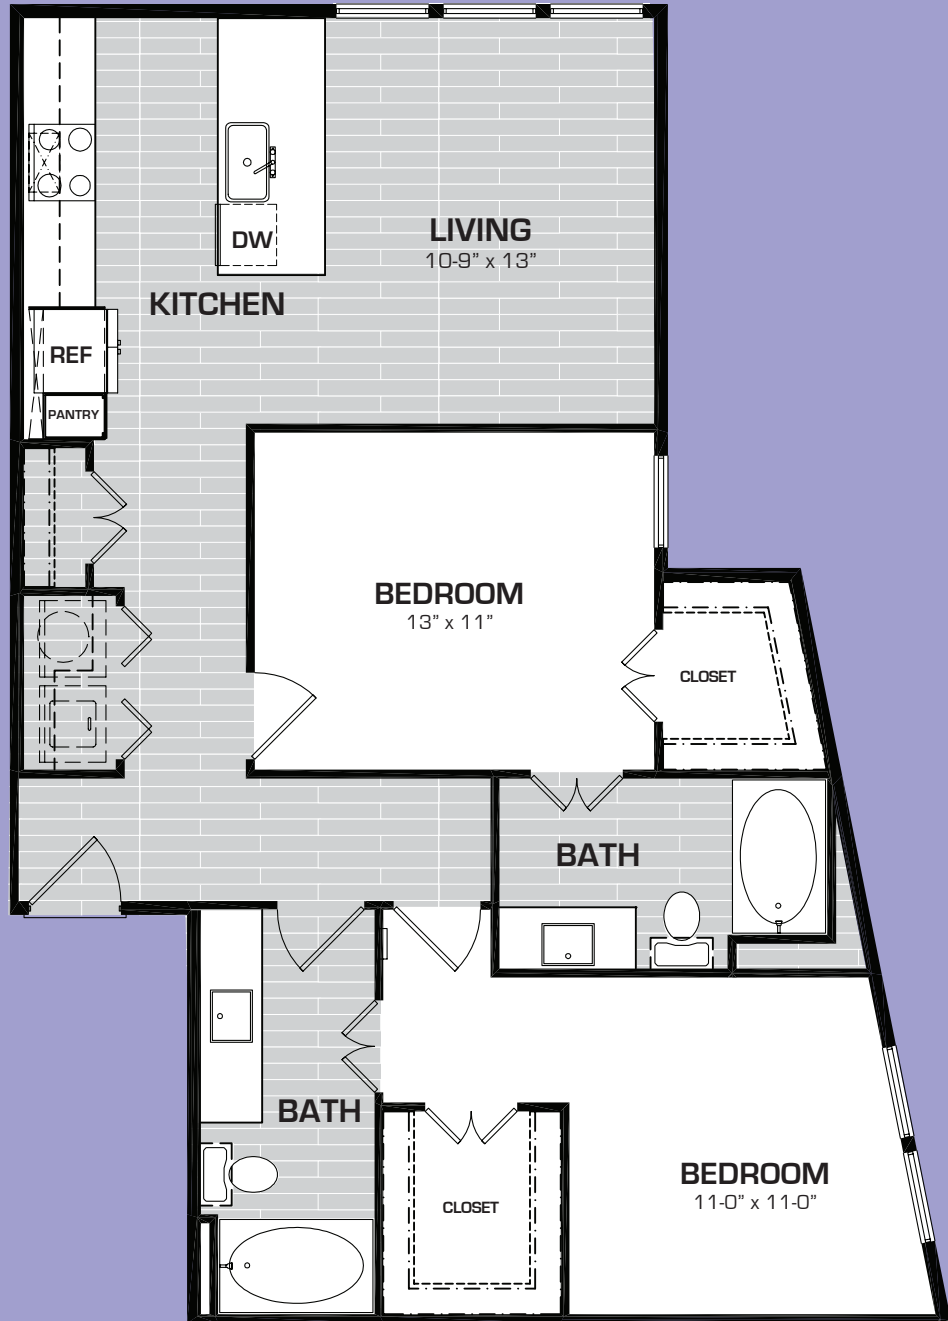

BENT TREE LOFTS

B3

2 BD - 2BA Home
1017 square feet

\$ _____

benttreelofts.com

972.989.2426

17501 Dallas Parkway
Dallas, TX 75287

Square footages and dimensions are approximate and may vary slightly. Not all units have balconies. Rental rates, availability, deposits and specials are subject to change without notice. Minimum lease occupancy guidelines apply. Deposits may fluctuate based on credit, rental history, income and/or other qualifying standards. Additional taxes and fees may apply and will be disclosed prior to lease signing.