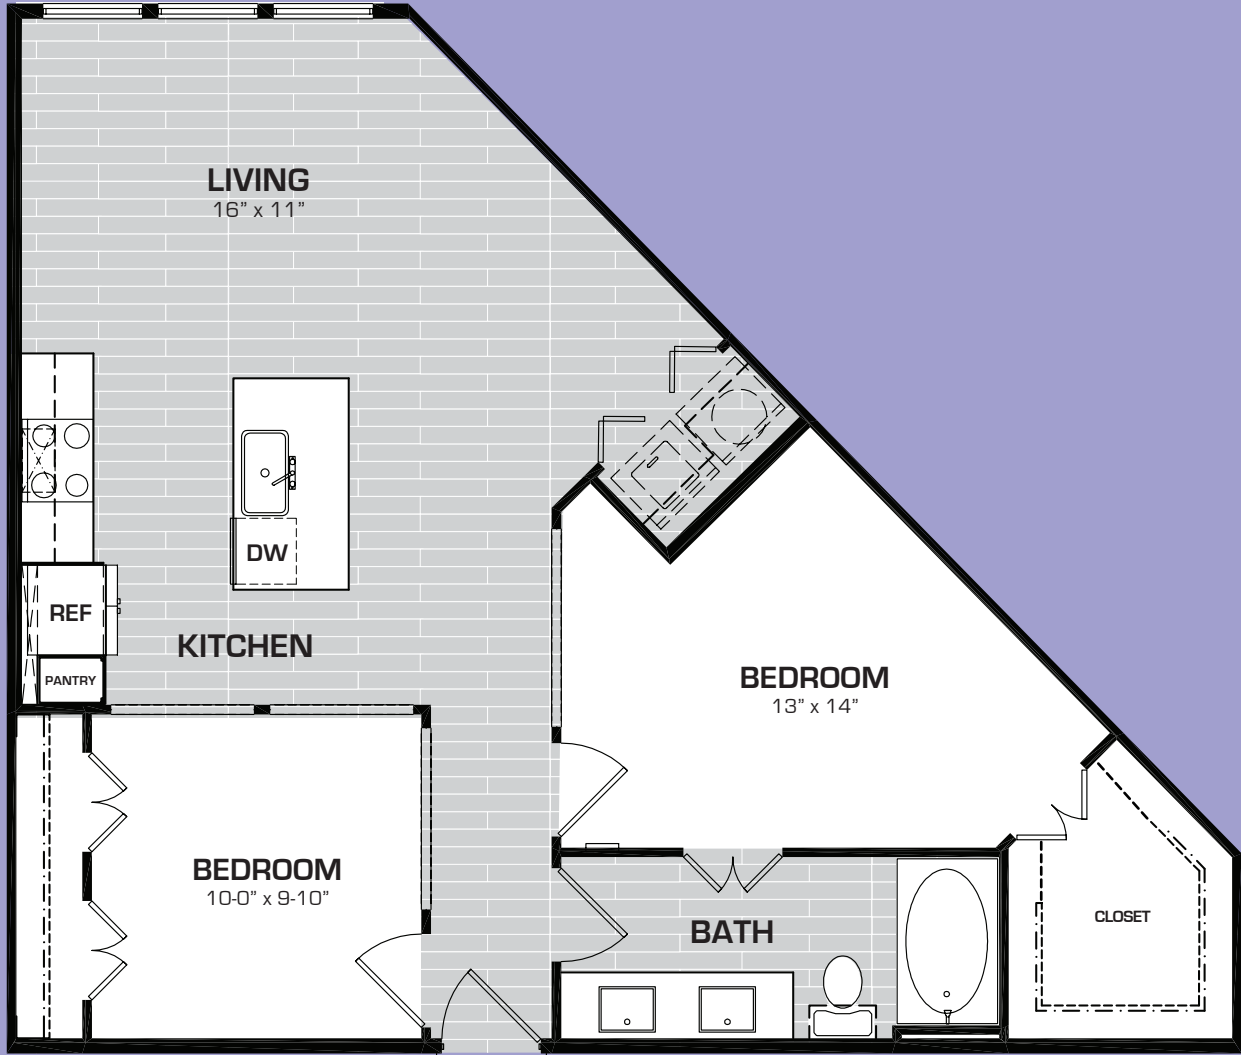

BENT TREE LOFTS

B1
2 BD - 1BA Home
868 square feet
\$ _____

benttreelofts.com

972.989.2426

17501 Dallas Parkway
Dallas, TX 75287

Square footages and dimensions are approximate and may vary slightly. Not all units have balconies. Rental rates, availability, deposits and specials are subject to change without notice. Minimum lease occupancy guidelines apply. Deposits may fluctuate based on credit, rental history, income and/or other qualifying standards. Additional taxes and fees may apply and will be disclosed prior to lease signing.