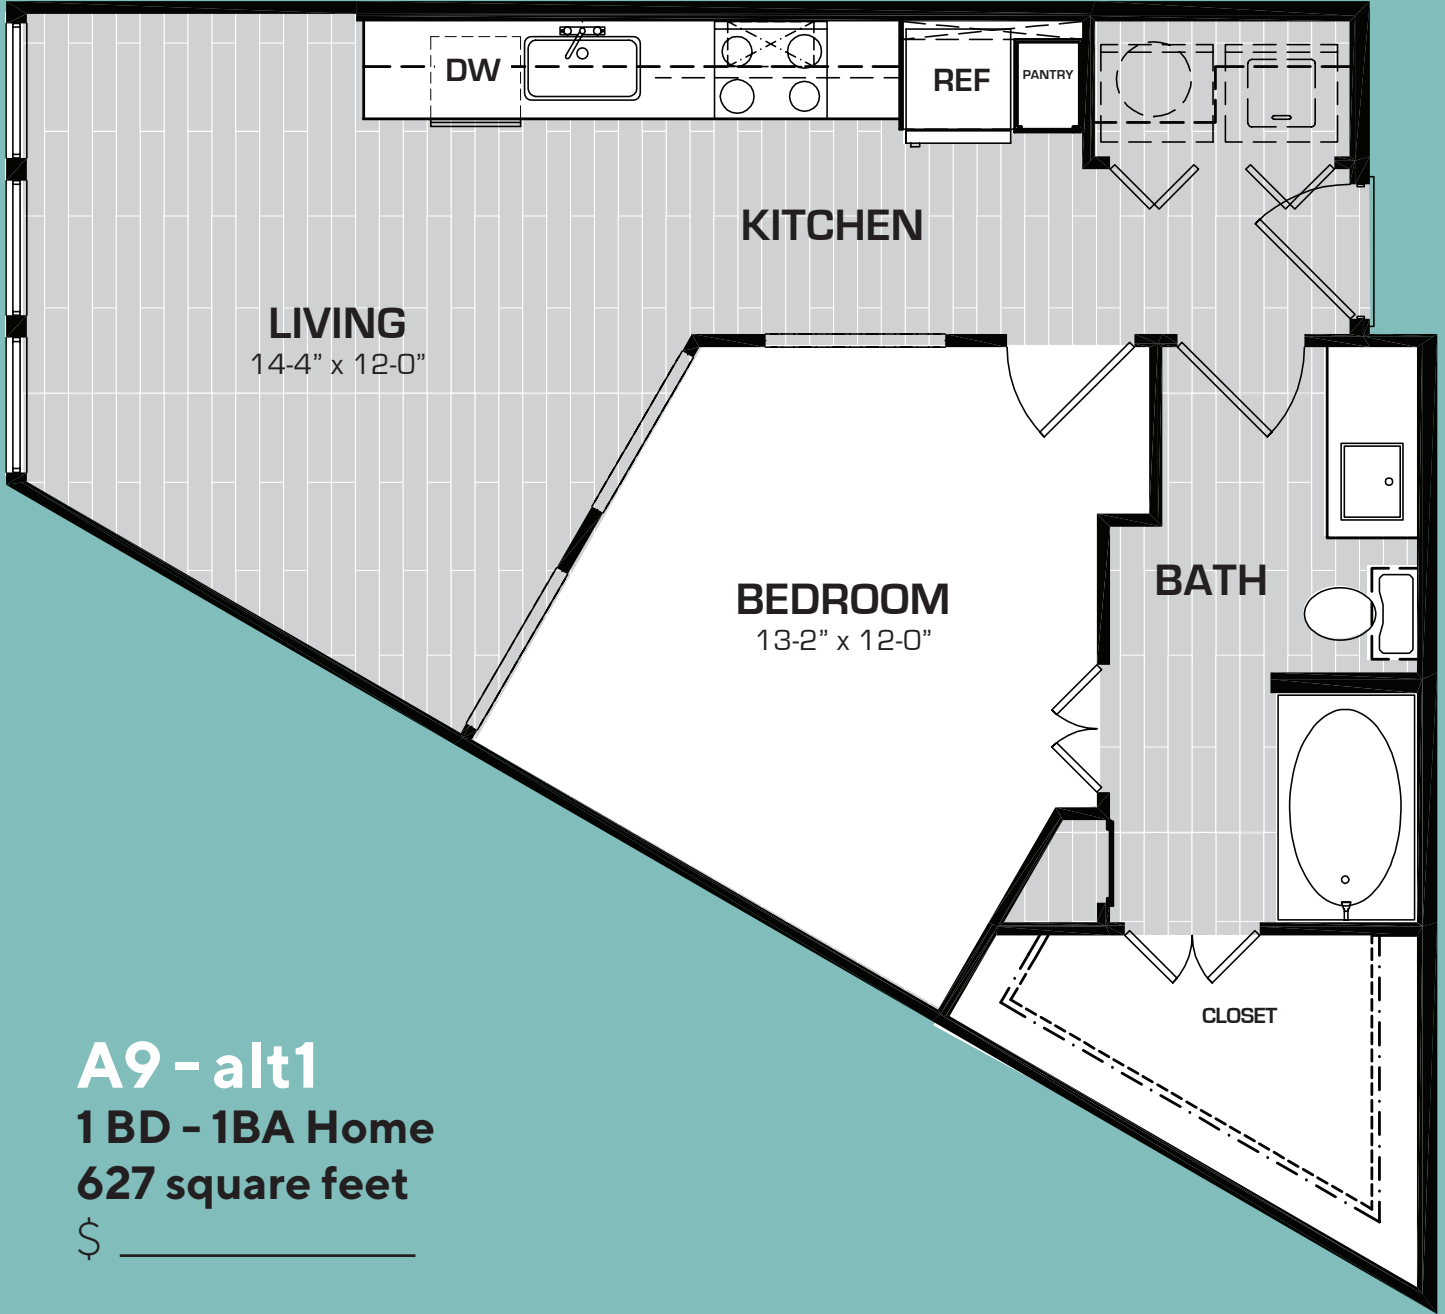

BENT TREE LOFTS

A9 - alt1
1 BD - 1BA Home
627 square feet
\$ _____

benttreelofts.com

972.989.2426

17501 Dallas Parkway
Dallas, TX 75287

Square footages and dimensions are approximate and may vary slightly. Not all units have balconies. Rental rates, availability, deposits and specials are subject to change without notice. Minimum lease occupancy guidelines apply. Deposits may fluctuate based on credit, rental history, income and/or other qualifying standards. Additional taxes and fees may apply and will be disclosed prior to lease signing.