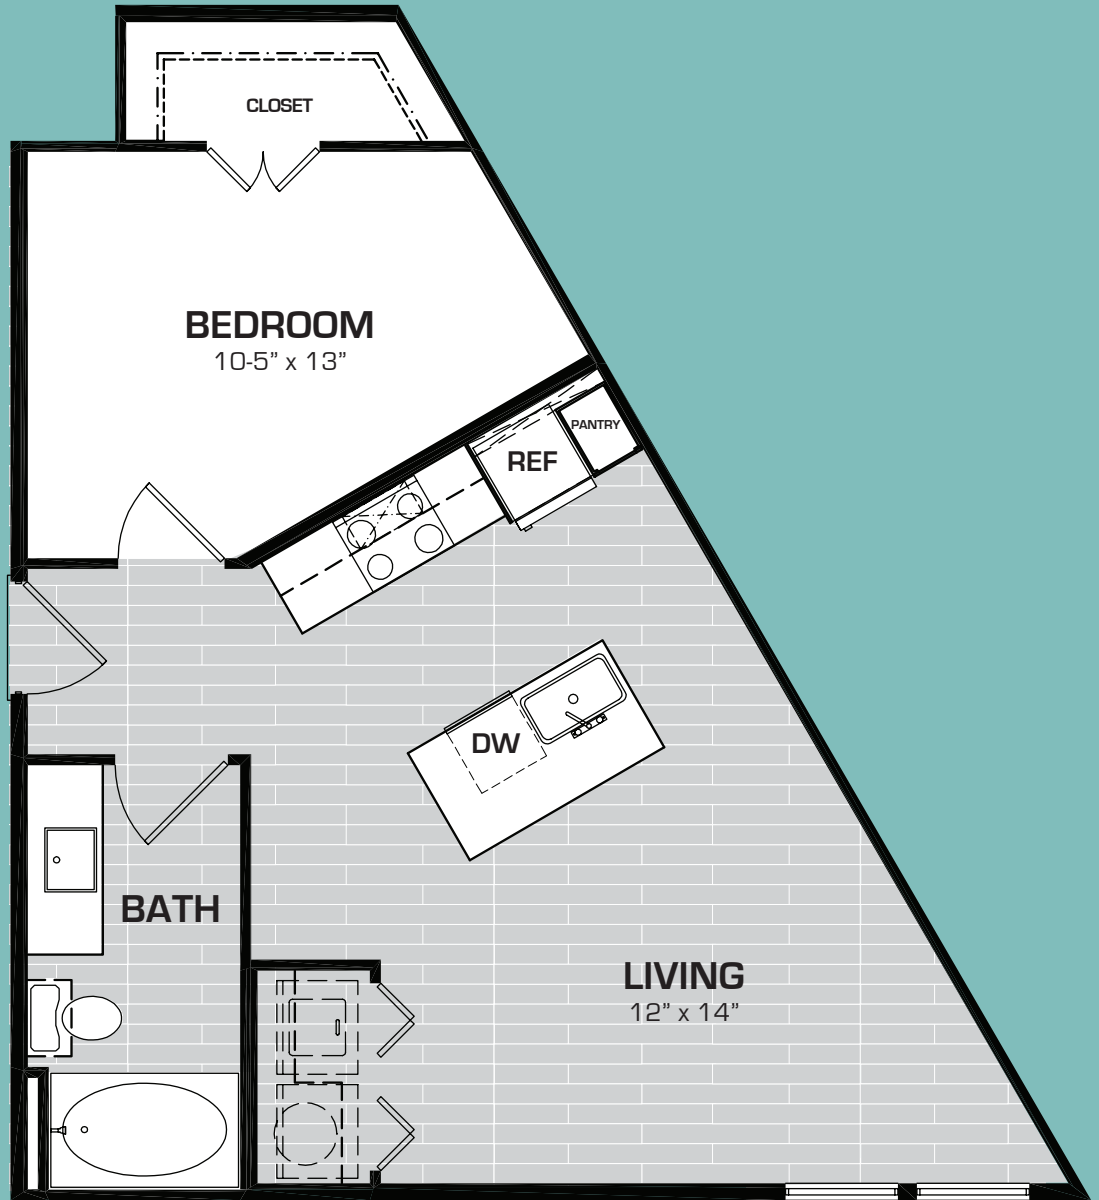

BENT TREE LOFTS

A8
1 BD - 1BA Home
624 square feet
\$ _____

benttreelofts.com

972.989.2426

17501 Dallas Parkway
Dallas, TX 75287

Square footages and dimensions are approximate and may vary slightly. Not all units have balconies. Rental rates, availability, deposits and specials are subject to change without notice. Minimum lease occupancy guidelines apply. Deposits may fluctuate based on credit, rental history, income and/or other qualifying standards. Additional taxes and fees may apply and will be disclosed prior to lease signing.