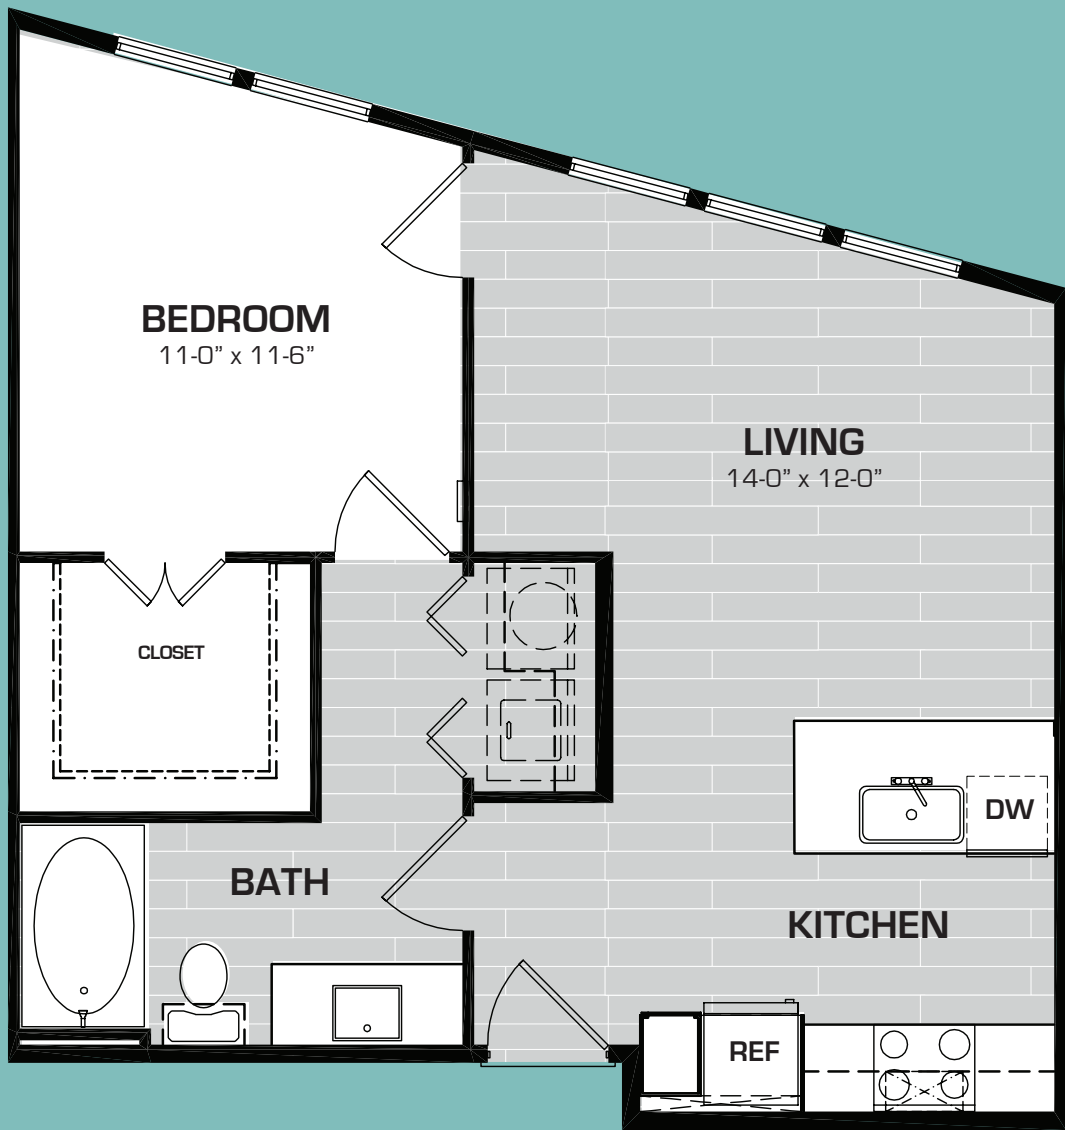

BENT TREE LOFTS

A7 UNIT
1 BD - 1BA Flat
618 square feet
\$ _____

benttreelofts.com

972.345.1175

17501 Dallas Parkway
Dallas, TX 75287

Square footages and dimensions are approximate and may vary slightly. Not all units have balconies. Rental rates, availability, deposits and specials are subject to change without notice. Minimum lease occupancy guidelines apply. Deposits may fluctuate based on credit, rental history, income and/or other qualifying standards. Additional taxes and fees may apply and will be disclosed prior to lease signing.