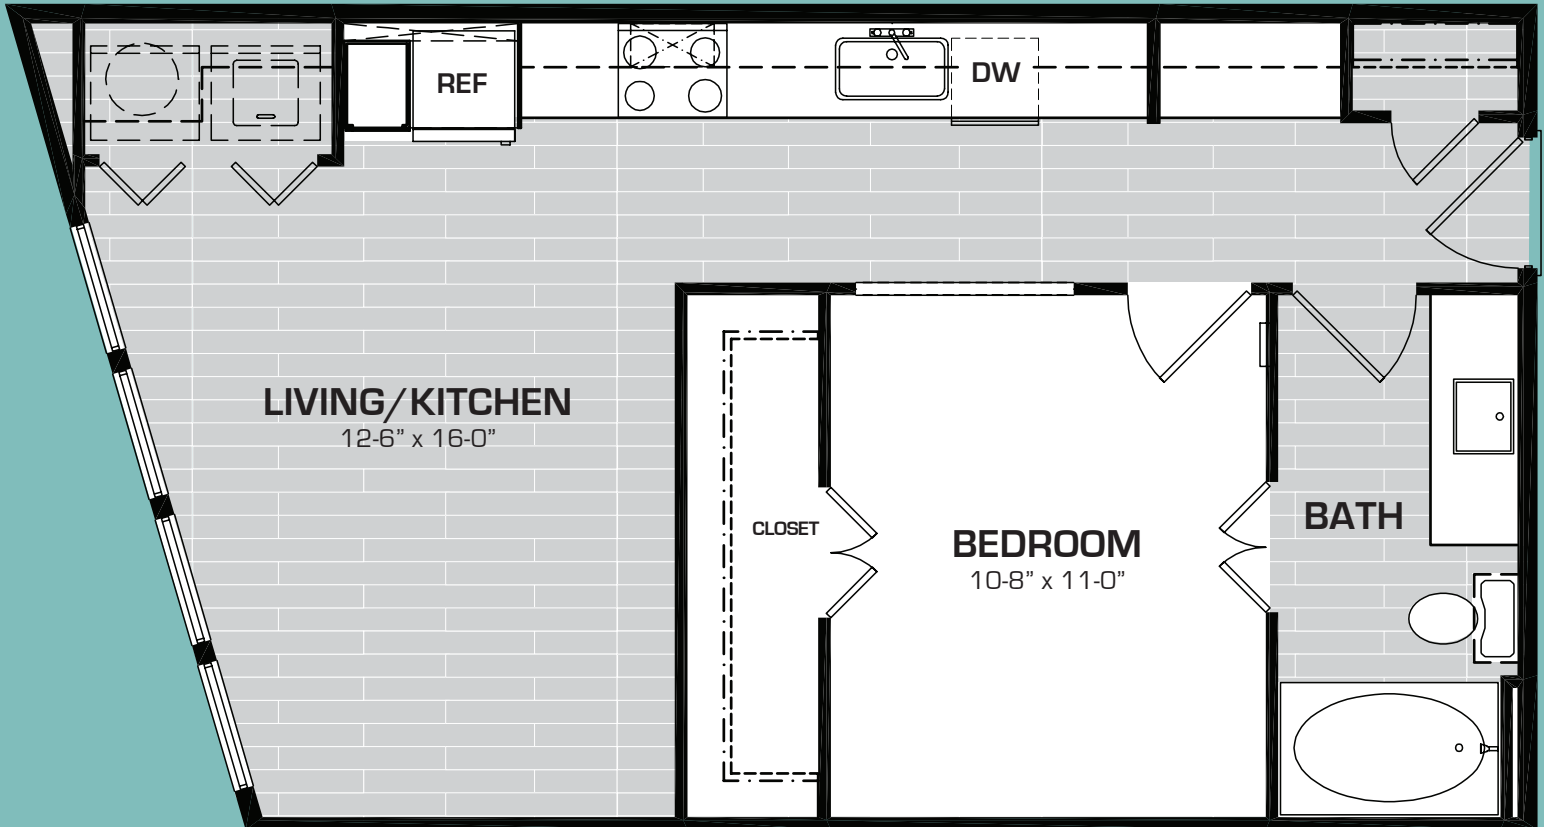

BENT TREE LOFTS

A6 UNIT

1 BD - 1BA Flat
617 square feet

\$ _____

benttreelofts.com

972.345.1175

17501 Dallas Parkway
Dallas, TX 75287

Square footages and dimensions are approximate and may vary slightly. Not all units have balconies. Rental rates, availability, deposits and specials are subject to change without notice. Minimum lease occupancy guidelines apply. Deposits may fluctuate based on credit, rental history, income and/or other qualifying standards. Additional taxes and fees may apply and will be disclosed prior to lease signing.