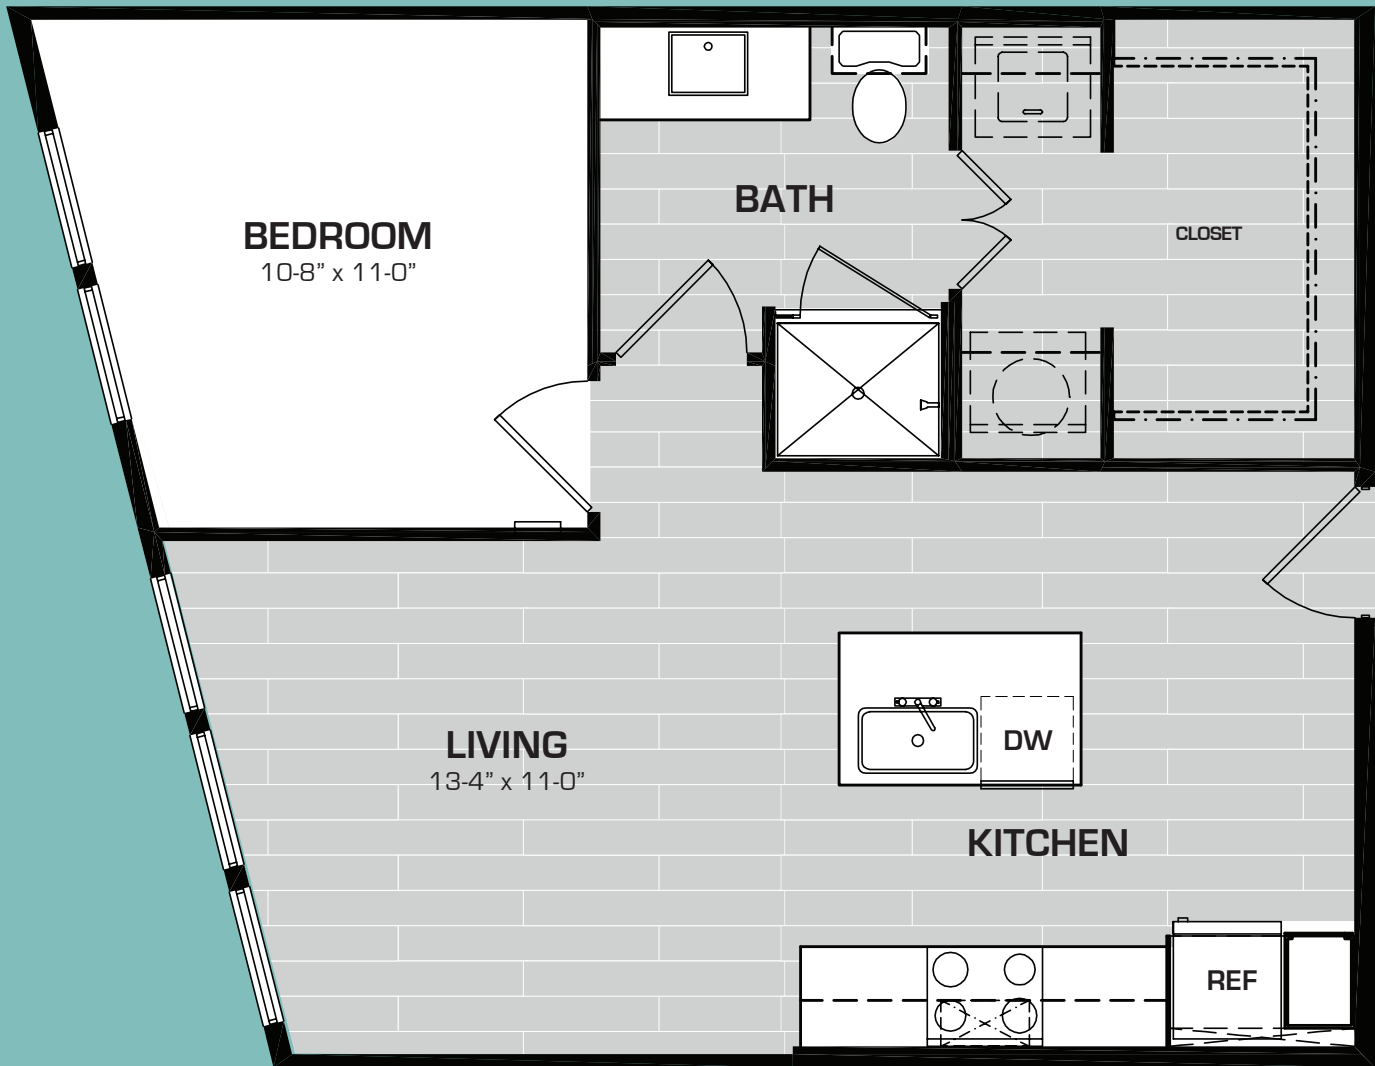

BENT TREE LOFTS

A5 UNIT

1 BD - 1BA Flat
616 square feet

\$ _____

benttreelofts.com

972.345.1175

17501 Dallas Parkway
Dallas, TX 75287

Square footages and dimensions are approximate and may vary slightly. Not all units have balconies. Rental rates, availability, deposits and specials are subject to change without notice. Minimum lease occupancy guidelines apply. Deposits may fluctuate based on credit, rental history, income and/or other qualifying standards. Additional taxes and fees may apply and will be disclosed prior to lease signing.