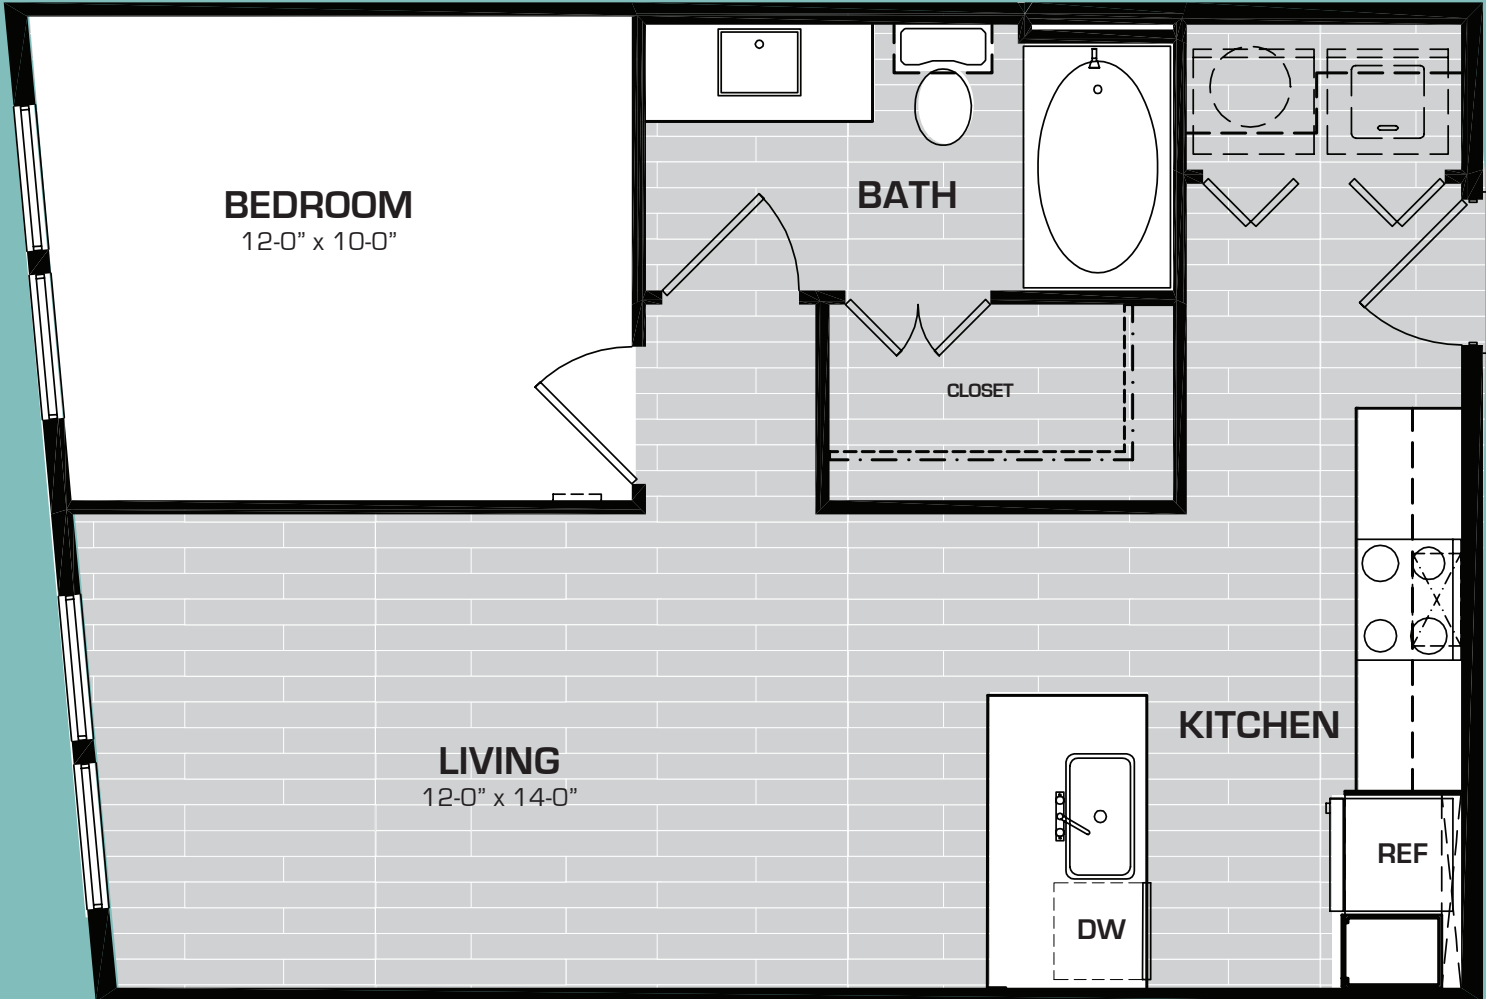

BENT TREE LOFTS

A4 UNIT
1 BD - 1BA Flat
613 square feet
\$ _____

benttreelofts.com

972.345.1175

17501 Dallas Parkway
Dallas, TX 75287

Square footages and dimensions are approximate and may vary slightly. Not all units have balconies. Rental rates, availability, deposits and specials are subject to change without notice. Minimum lease occupancy guidelines apply. Deposits may fluctuate based on credit, rental history, income and/or other qualifying standards. Additional taxes and fees may apply and will be disclosed prior to lease signing.