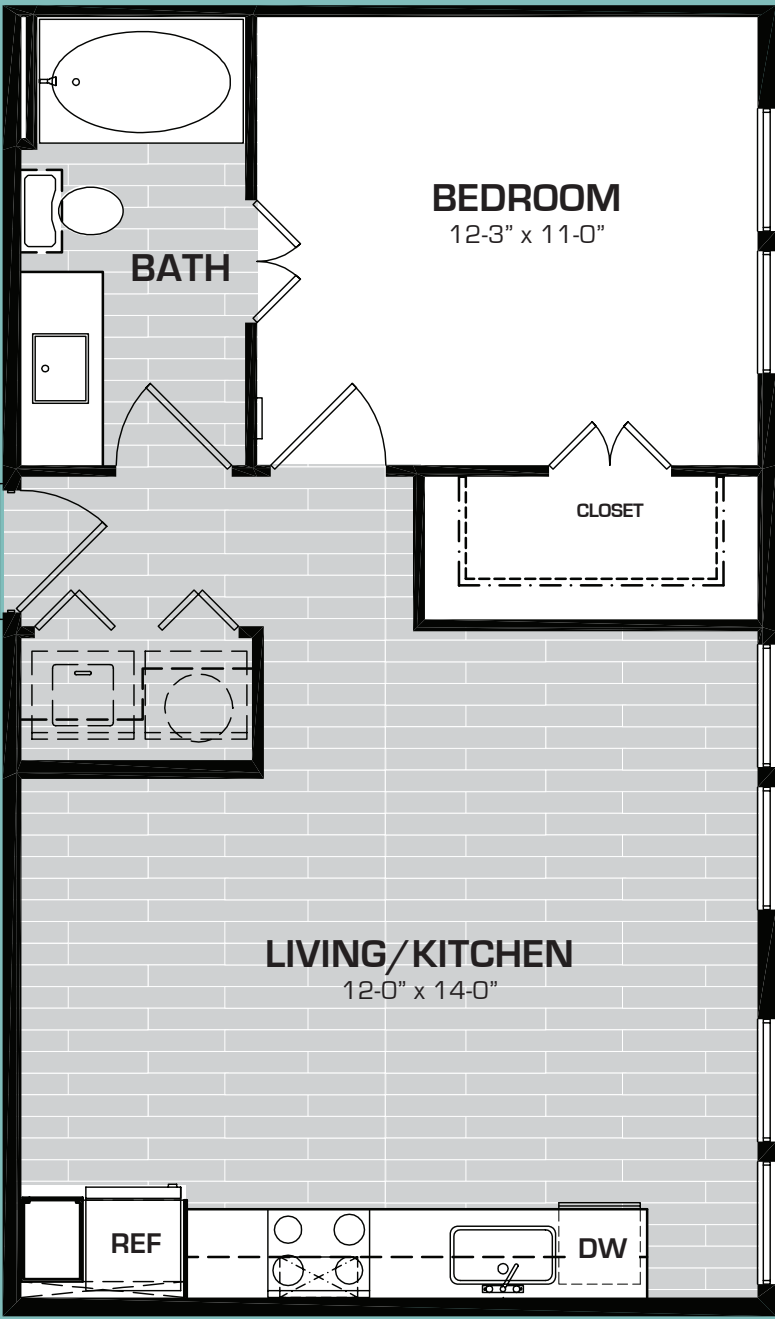

# BENT TREE LOFTS

**A3 UNIT**  
**1 BD - 1BA Flat**  
**612 square feet**  
\$ \_\_\_\_\_

[benttreelofts.com](http://benttreelofts.com)

972.345.1175

17501 Dallas Parkway  
Dallas, TX 75287

Square footages and dimensions are approximate and may vary slightly. Not all units have balconies. Rental rates, availability, deposits and specials are subject to change without notice. Minimum lease occupancy guidelines apply. Deposits may fluctuate based on credit, rental history, income and/or other qualifying standards. Additional taxes and fees may apply and will be disclosed prior to lease signing.