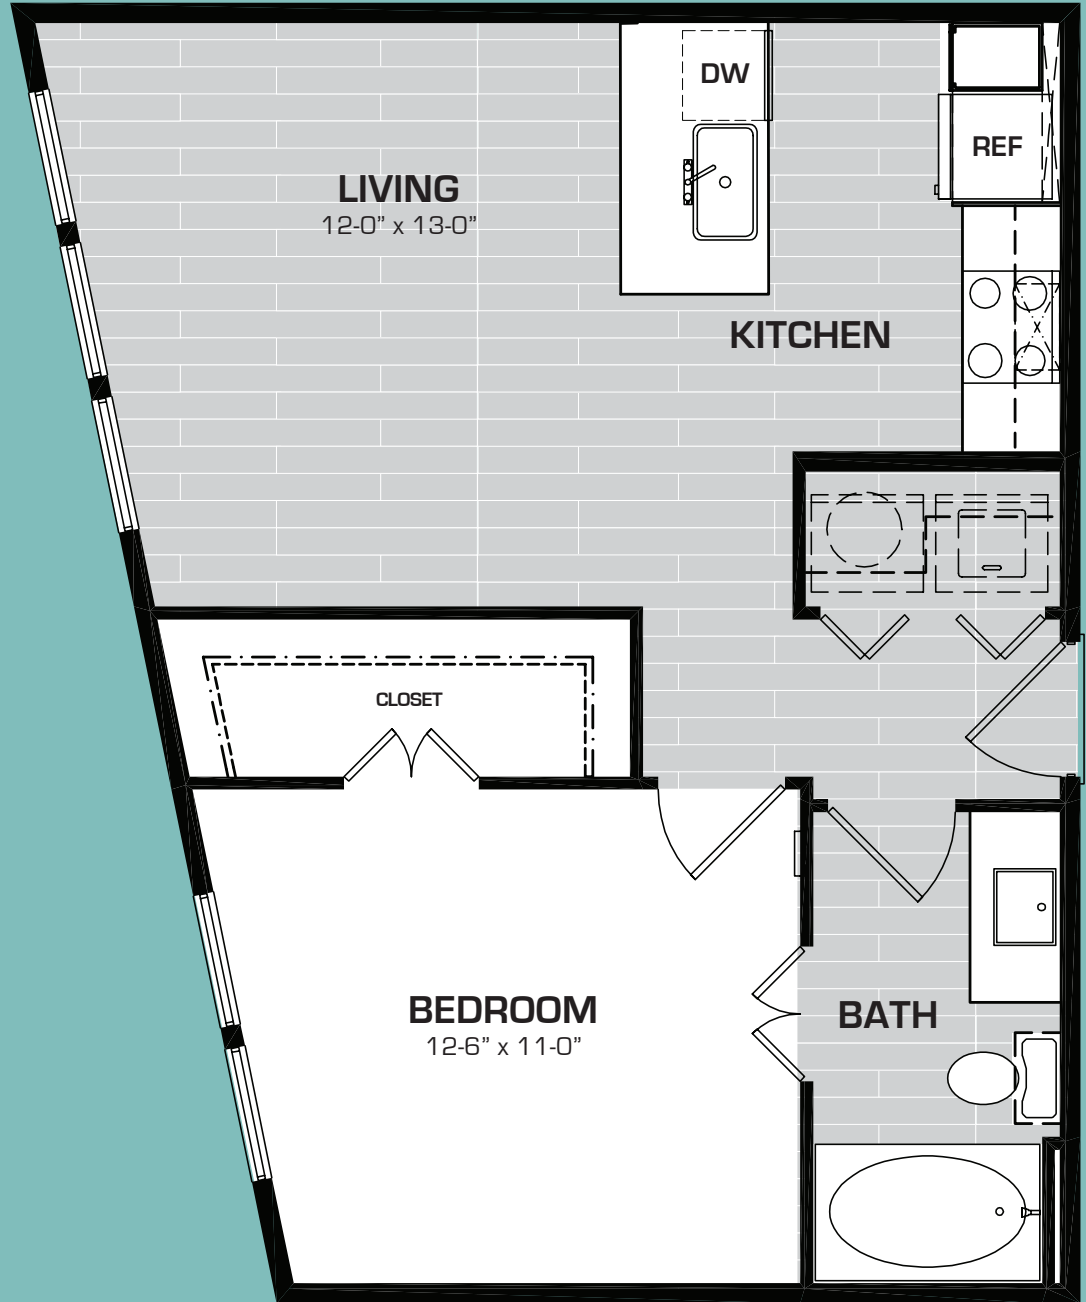

BENT TREE LOFTS

A2 UNIT
1 BD - 1BA Flat
603 square feet
\$ _____

benttreelofts.com

972.345.1175

17501 Dallas Parkway
Dallas, TX 75287

Square footages and dimensions are approximate and may vary slightly. Not all units have balconies. Rental rates, availability, deposits and specials are subject to change without notice. Minimum lease occupancy guidelines apply. Deposits may fluctuate based on credit, rental history, income and/or other qualifying standards. Additional taxes and fees may apply and will be disclosed prior to lease signing.