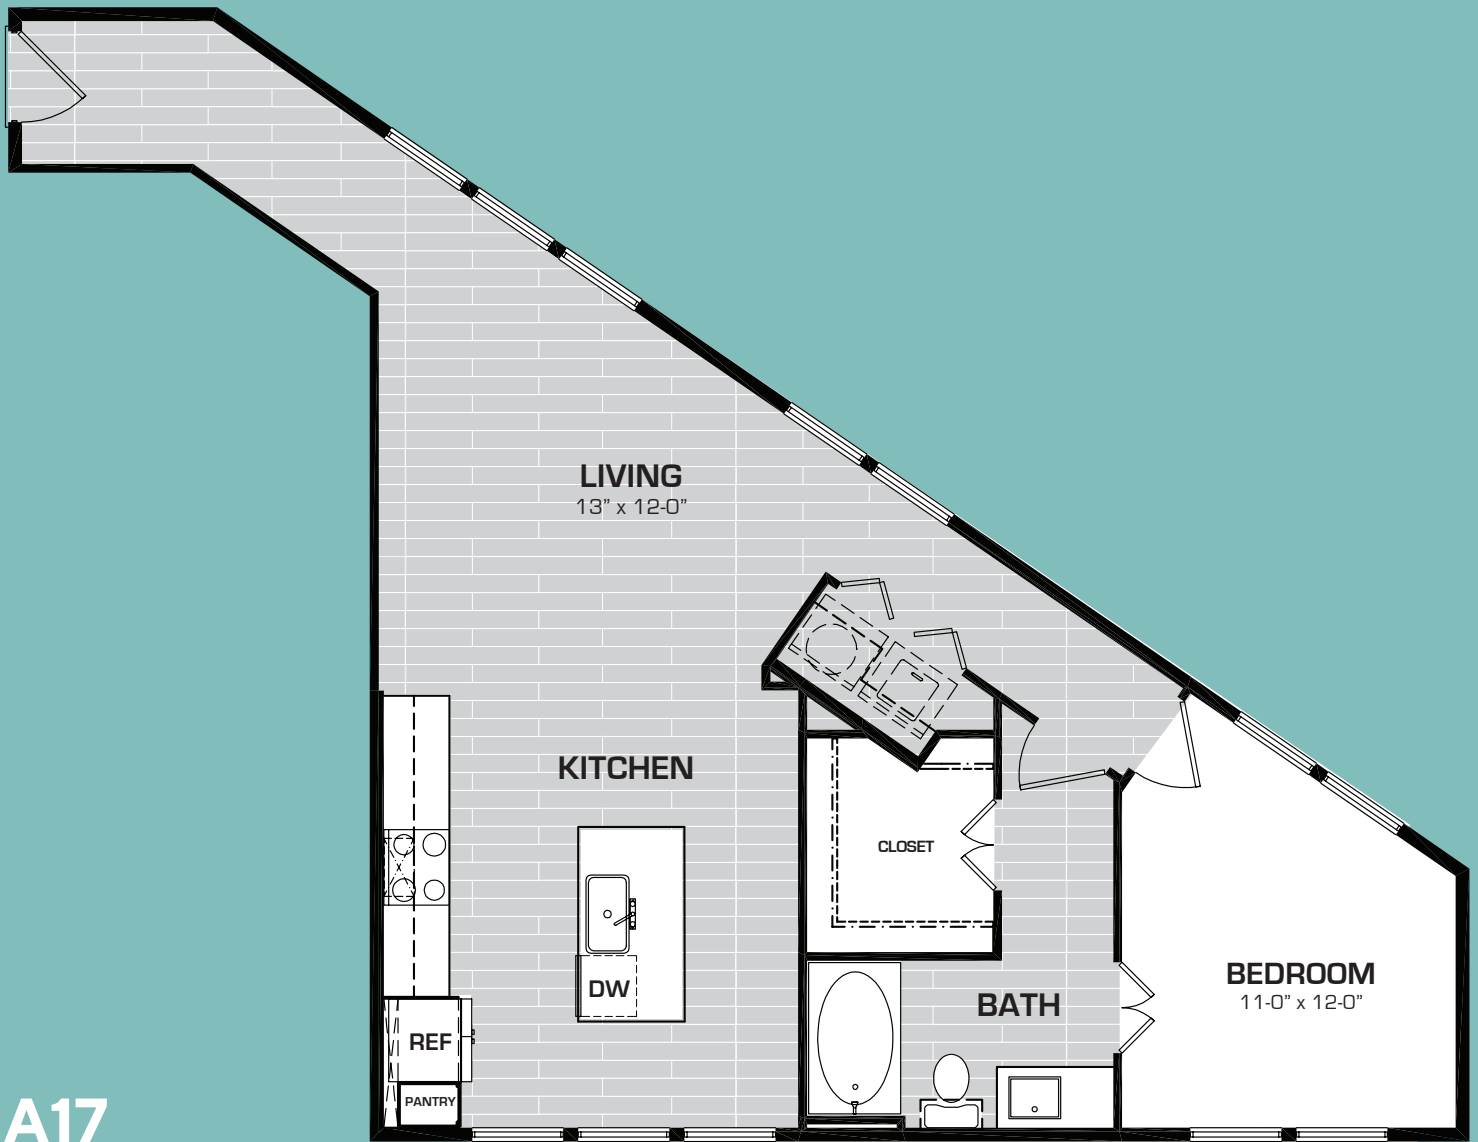

BENT TREE LOFTS

A17

1 BD - 1BA Home
847 square feet

\$ _____

benttreelofts.com

972.989.2426

17501 Dallas Parkway
Dallas, TX 75287

Square footages and dimensions are approximate and may vary slightly. Not all units have balconies. Rental rates, availability, deposits and specials are subject to change without notice. Minimum lease occupancy guidelines apply. Deposits may fluctuate based on credit, rental history, income and/or other qualifying standards. Additional taxes and fees may apply and will be disclosed prior to lease signing.