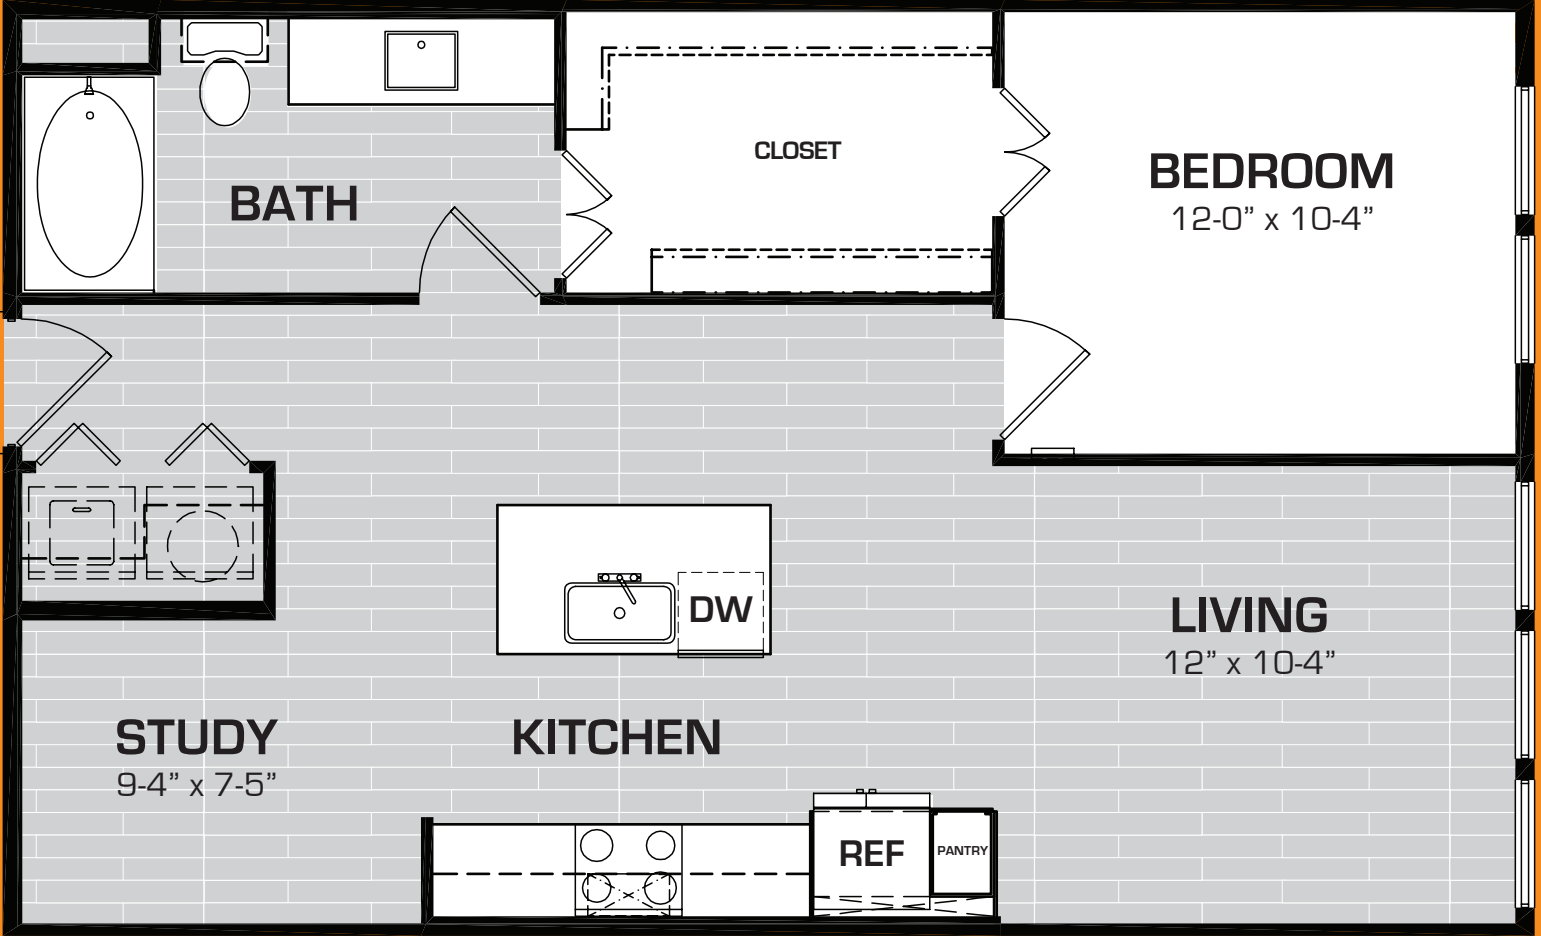

# BENT TREE LOFTS

**A15**

**1 BD - 1BA - Study**  
**792 square feet**

\$ \_\_\_\_\_

[benttreelofts.com](http://benttreelofts.com)

972.989.2426

17501 Dallas Parkway  
Dallas, TX 75287

Square footages and dimensions are approximate and may vary slightly. Not all units have balconies. Rental rates, availability, deposits and specials are subject to change without notice. Minimum lease occupancy guidelines apply. Deposits may fluctuate based on credit, rental history, income and/or other qualifying standards. Additional taxes and fees may apply and will be disclosed prior to lease signing.