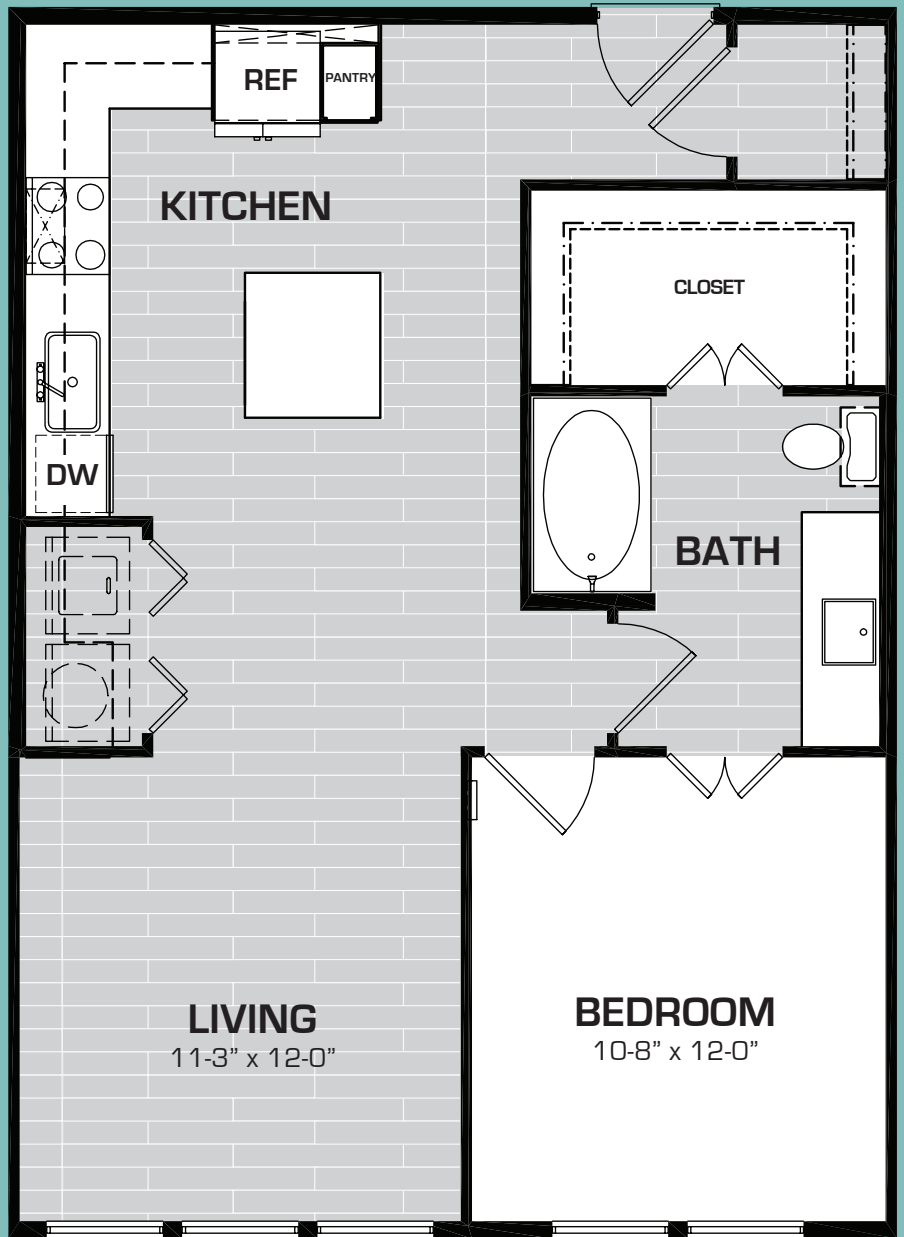

BENT TREE LOFTS

A14

1 BD - 1BA Home
733 square feet

\$ _____

benttreelofts.com

972.989.2426

17501 Dallas Parkway
Dallas, TX 75287

Square footages and dimensions are approximate and may vary slightly. Not all units have balconies. Rental rates, availability, deposits and specials are subject to change without notice. Minimum lease occupancy guidelines apply. Deposits may fluctuate based on credit, rental history, income and/or other qualifying standards. Additional taxes and fees may apply and will be disclosed prior to lease signing.