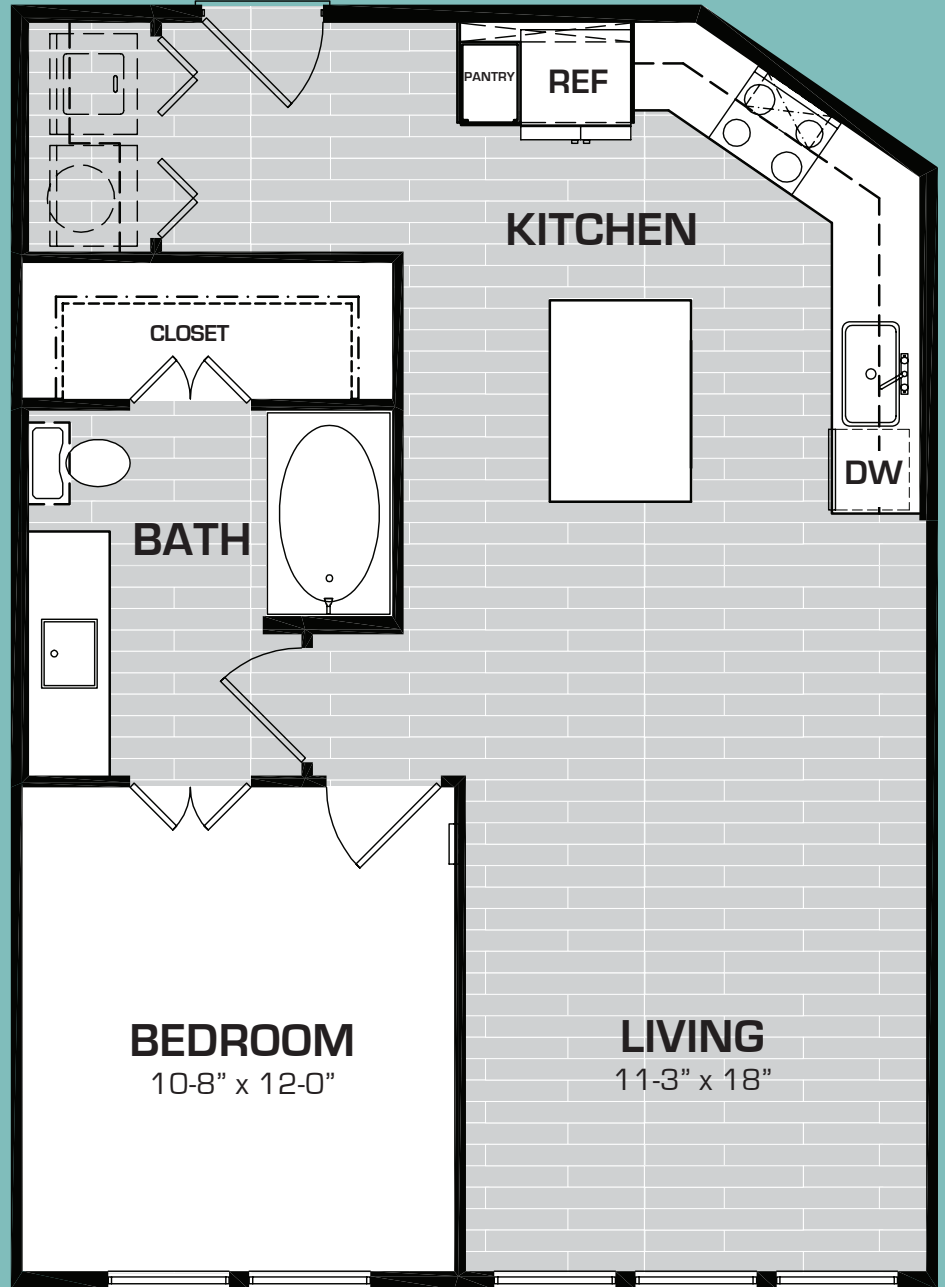

BENT TREE LOFTS

A14 - alt3
1 BD - 1BA Home
721 square feet
\$ _____

benttreelofts.com

972.989.2426

17501 Dallas Parkway
Dallas, TX 75287

Square footages and dimensions are approximate and may vary slightly. Not all units have balconies. Rental rates, availability, deposits and specials are subject to change without notice. Minimum lease occupancy guidelines apply. Deposits may fluctuate based on credit, rental history, income and/or other qualifying standards. Additional taxes and fees may apply and will be disclosed prior to lease signing.