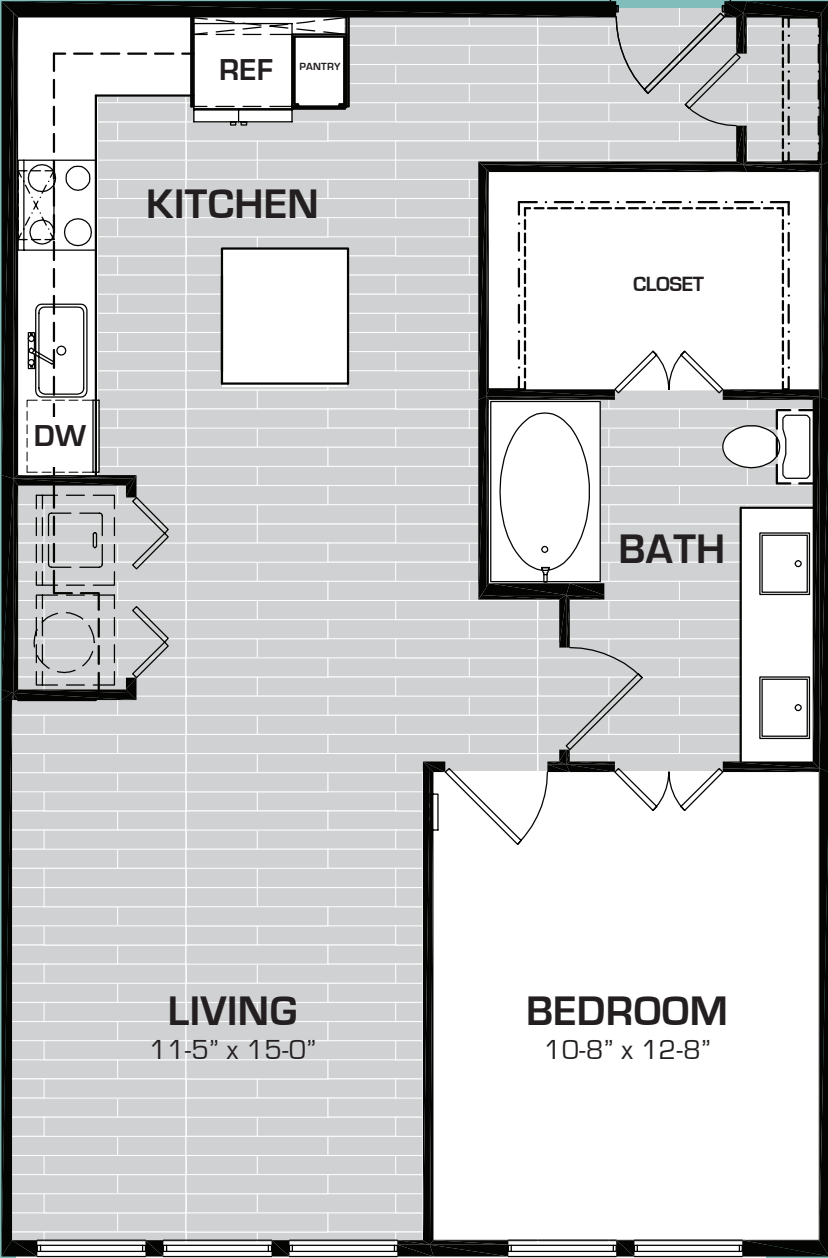

BENT TREE LOFTS

A14 - alt1
1 BD - 1BA Home
802 square feet
\$ _____

benttreelofts.com

972.989.2426

17501 Dallas Parkway
Dallas, TX 75287

Square footages and dimensions are approximate and may vary slightly. Not all units have balconies. Rental rates, availability, deposits and specials are subject to change without notice. Minimum lease occupancy guidelines apply. Deposits may fluctuate based on credit, rental history, income and/or other qualifying standards. Additional taxes and fees may apply and will be disclosed prior to lease signing.