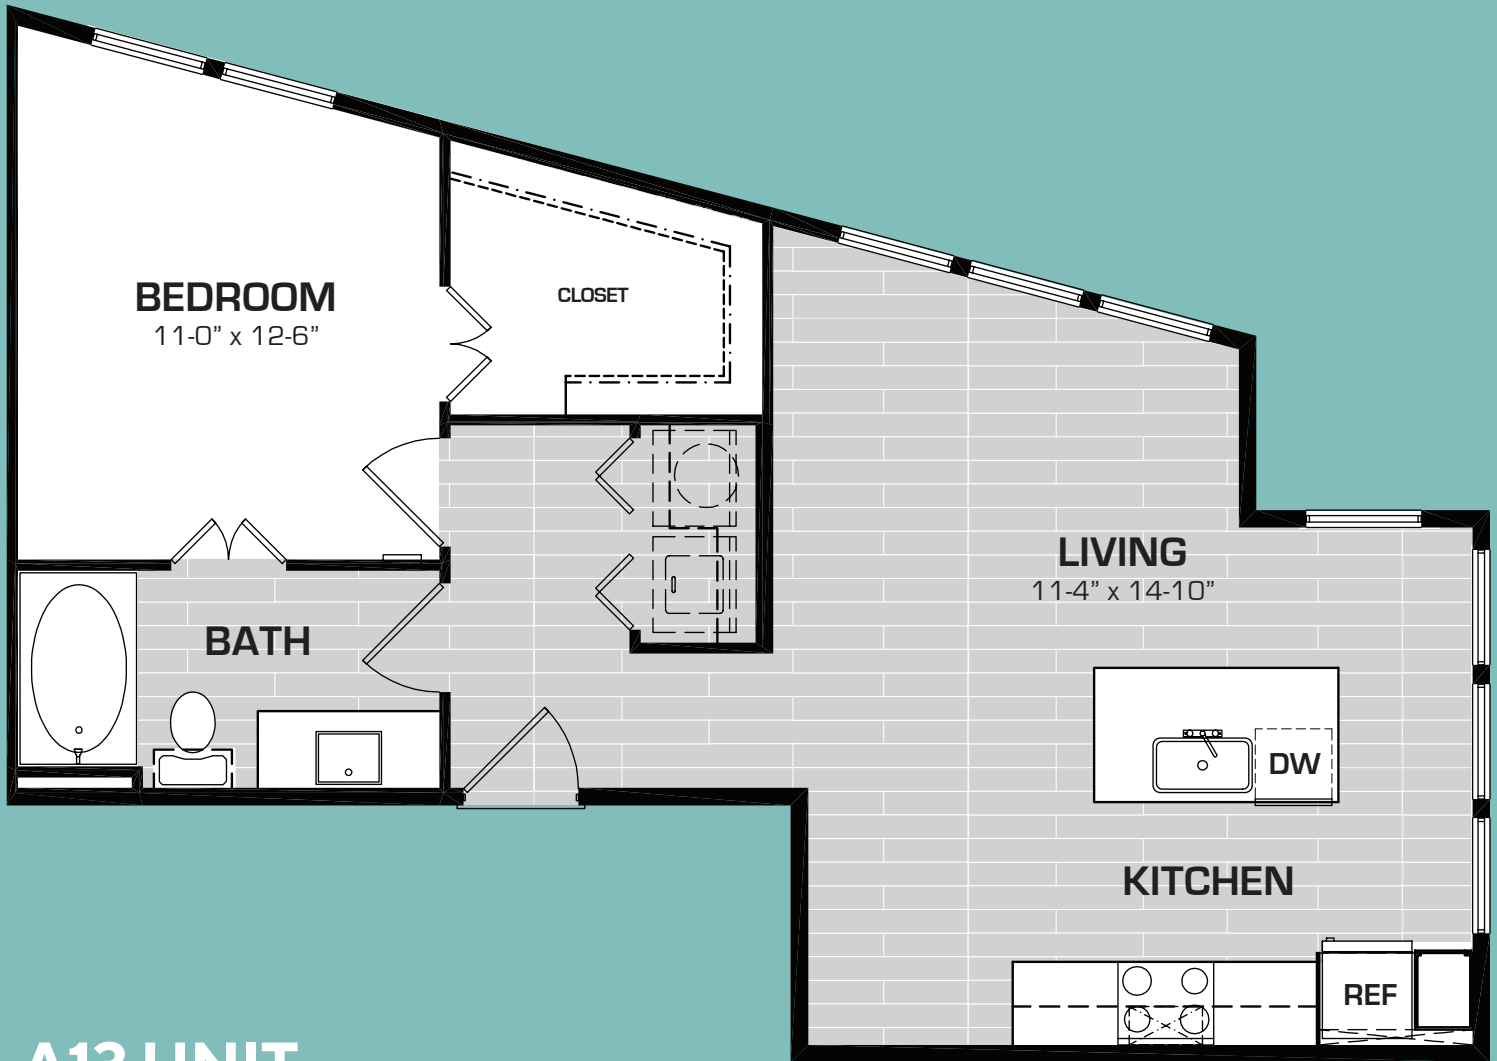

# BENT TREE LOFTS

**A13 UNIT**  
**1 BD - 1BA Flat**  
**710 square feet**  
\$ \_\_\_\_\_

[benttreelofts.com](http://benttreelofts.com)

972.345.1175

17501 Dallas Parkway  
Dallas, TX 75287

Square footages and dimensions are approximate and may vary slightly. Not all units have balconies. Rental rates, availability, deposits and specials are subject to change without notice. Minimum lease occupancy guidelines apply. Deposits may fluctuate based on credit, rental history, income and/or other qualifying standards. Additional taxes and fees may apply and will be disclosed prior to lease signing.