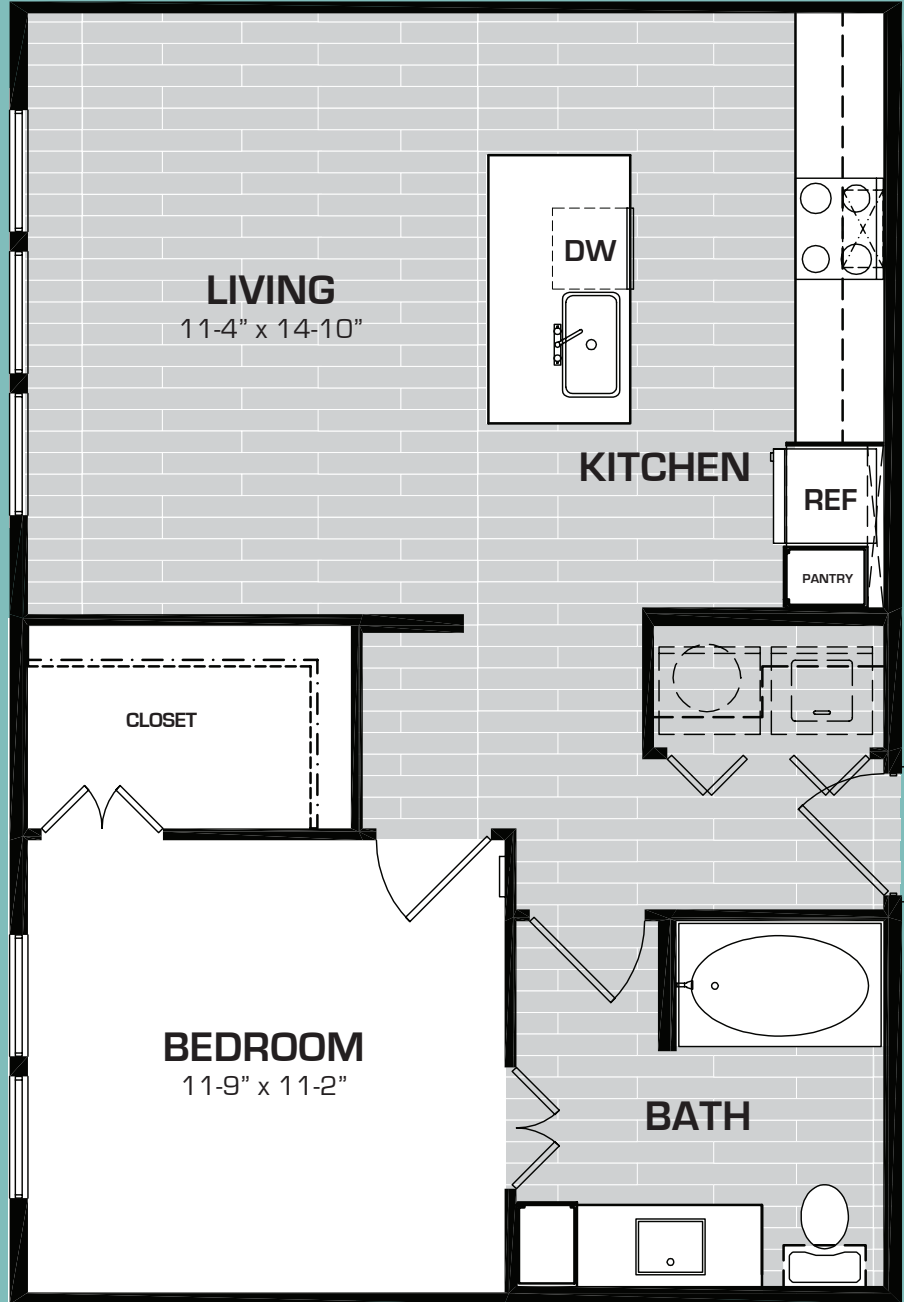

BENT TREE LOFTS

A12
1 BD - 1BA Home
710 square feet
\$ _____

benttreelofts.com

972.989.2426

17501 Dallas Parkway
Dallas, TX 75287

Square footages and dimensions are approximate and may vary slightly. Not all units have balconies. Rental rates, availability, deposits and specials are subject to change without notice. Minimum lease occupancy guidelines apply. Deposits may fluctuate based on credit, rental history, income and/or other qualifying standards. Additional taxes and fees may apply and will be disclosed prior to lease signing.