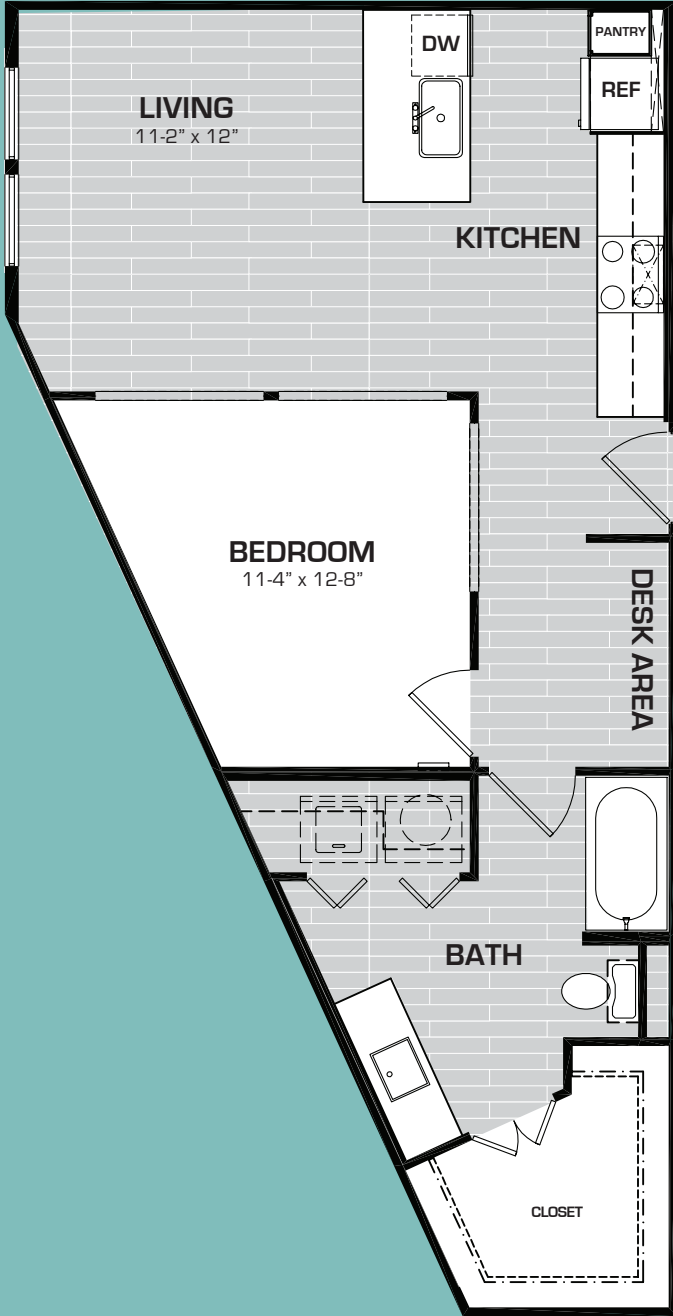

BENT TREE LOFTS

A11
1 BD - 1BA Home
703 square feet
\$ _____

benttreelofts.com

972.989.2426

17501 Dallas Parkway
Dallas, TX 75287

Square footages and dimensions are approximate and may vary slightly. Not all units have balconies. Rental rates, availability, deposits and specials are subject to change without notice. Minimum lease occupancy guidelines apply. Deposits may fluctuate based on credit, rental history, income and/or other qualifying standards. Additional taxes and fees may apply and will be disclosed prior to lease signing.