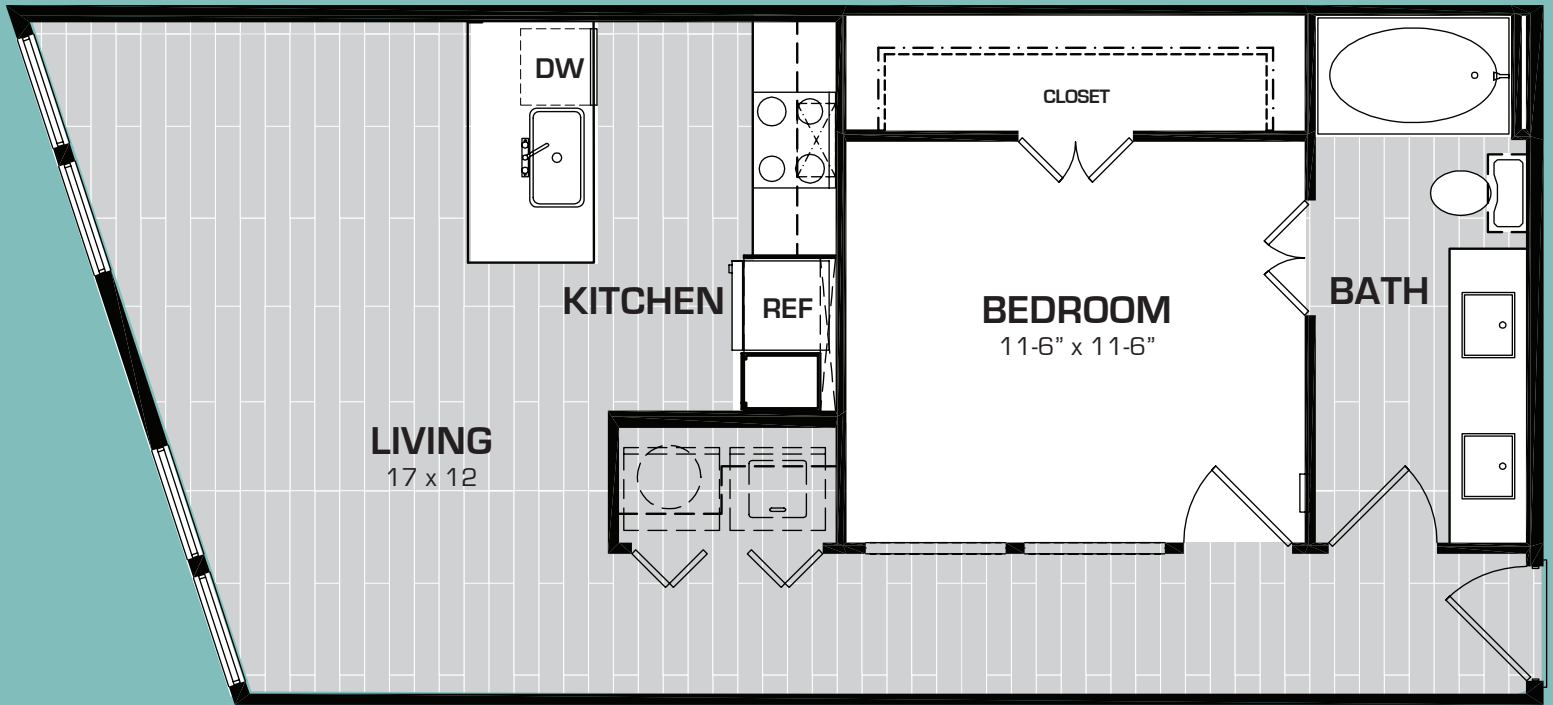

BENT TREE LOFTS

A10 UNIT
1 BD - 1BA Flat
683 square feet
\$ _____

benttreelofts.com

972.345.1175

17501 Dallas Parkway
Dallas, TX 75287

Square footages and dimensions are approximate and may vary slightly. Not all units have balconies. Rental rates, availability, deposits and specials are subject to change without notice. Minimum lease occupancy guidelines apply. Deposits may fluctuate based on credit, rental history, income and/or other qualifying standards. Additional taxes and fees may apply and will be disclosed prior to lease signing.