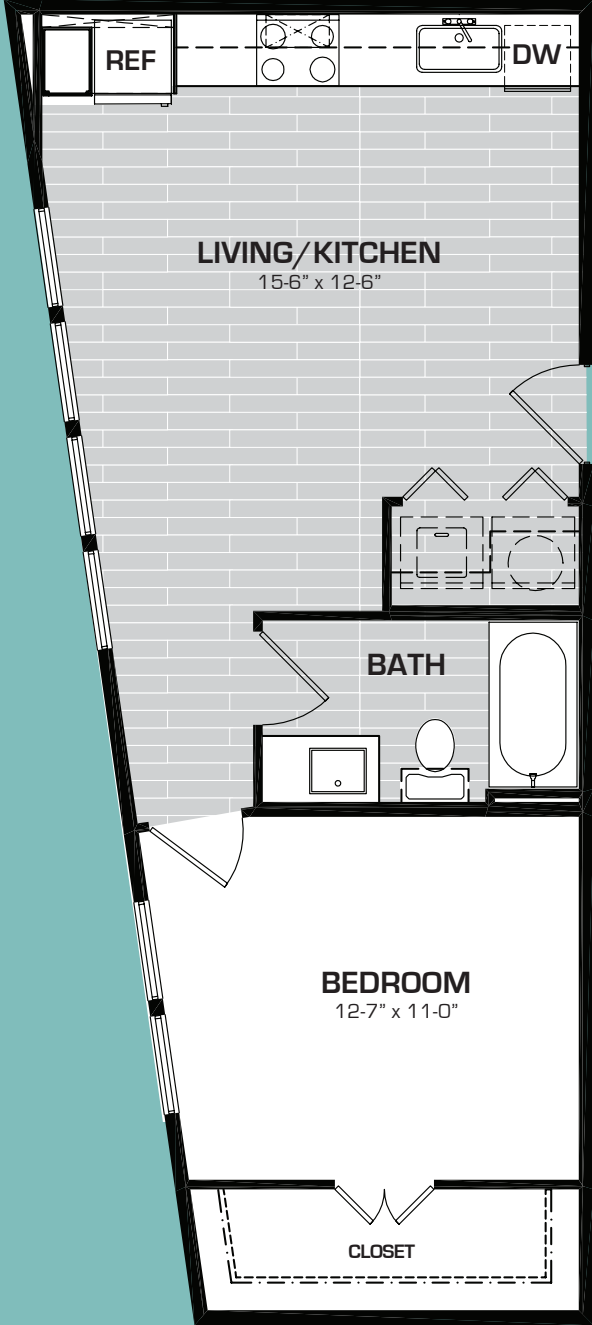

BENT TREE LOFTS

A1 UNIT
1 BD - 1BA Flat
603 square feet
\$ _____

benttreelofts.com

972.345.1175

17501 Dallas Parkway
Dallas, TX 75287

Square footages and dimensions are approximate and may vary slightly. Not all units have balconies. Rental rates, availability, deposits and specials are subject to change without notice. Minimum lease occupancy guidelines apply. Deposits may fluctuate based on credit, rental history, income and/or other qualifying standards. Additional taxes and fees may apply and will be disclosed prior to lease signing.